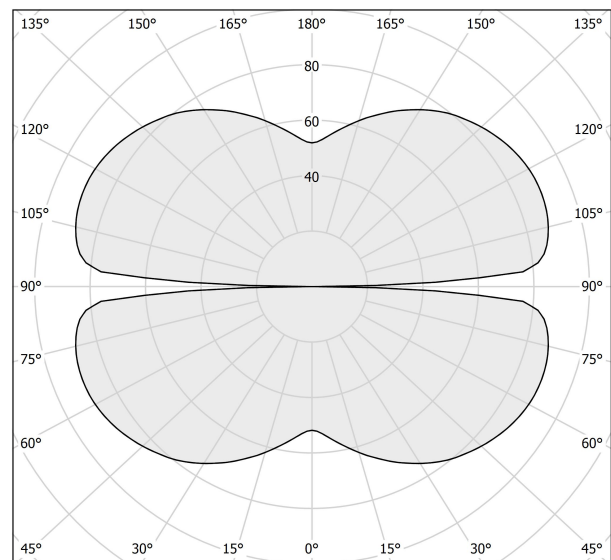

PANZERI

Zero Round

24V DC 24V

M155U17.150.0510

Spec sheet

CODE	M155U17.150.0510
SYSTEM POWER CONSUMPTION	71W
EFFICACY	86.2lm/W
LIGHT SOURCE	LED
LIGHT SOURCE LIFETIME	L70 (B50) 60.000h
COLOUR TEMPERATURE	2700K Ra>90
LIGHT DISTRIBUTION	diffused
POWER SUPPLY	24V DC
ELECTRICAL CONFIGURATION	24V
DRIVER	remote not included
NOMINAL LUMINOUS FLUX	8505lm
DELIVERED LUMEN OUTPUT	6120lm
EFFICIENCY	72%
WEIGHT	1,58 Kg
PROTECTION DEGREE	IP20
COLOUR TOLLERANCES	SDCM 3
PACKING DIMENSIONS	160,0 x 160,0 x 11,0 cm

Extruded polycarbonate diffuser with opaline finish.

Suspension kit with griplocks and 5m (196,9") long steel cables.

5m (196,9") long power cable in transparent PVC.

Provided without power canopy.

Technical drawing

Polar diagram

cd/klm
— C0 - C180 - - - C90 - C270