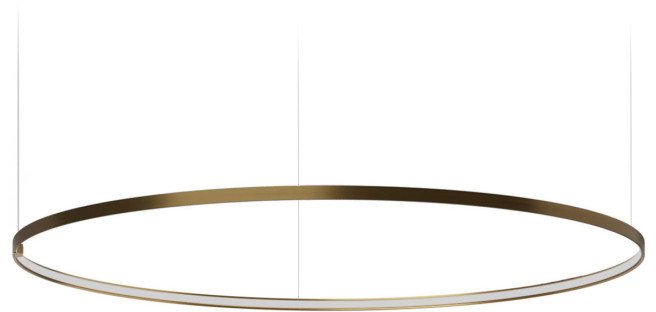

PANZERI

Zero Round

24V DC 24V

M155U17.150.4610

bronze

Spec sheet

CODE	M155U17.150.4610
SYSTEM POWER CONSUMPTION	71W
EFFICACY	86.2lm/W
LIGHT SOURCE	LED
LIGHT SOURCE LIFETIME	L70 (B50) 60.000h
COLOUR TEMPERATURE	3500K Ra>90
LIGHT DISTRIBUTION	diffused
POWER SUPPLY	24V DC
ELECTRICAL CONFIGURATION	24V
DRIVER	remote not included
NOMINAL LUMINOUS FLUX	8505lm
DELIVERED LUMEN OUTPUT	6120lm
EFFICIENCY	72%
WEIGHT	3,48 lbs
PROTECTION DEGREE	IP20
COLOUR TOLLERANCES	SDCM 3
PACKING DIMENSIONS	63,0 x 63,0 x 4,3 in

Single or multiple pendant lighting fixture for interiors, with direct and indirect light emission.

Bended extruded aluminium structure in white, black, bronze, mat brass or titanium polyacrylic paint.

Extruded polycarbonate diffuser with opaline finish

Technical drawing

Polar diagram

cd/klm
 — C0 - C180 - - - C90 - C270