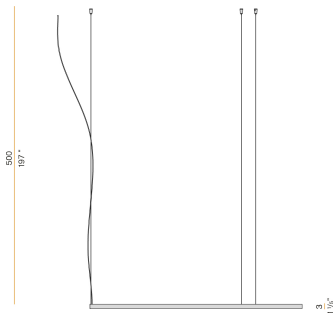

PANZERI

Zero Round

24V DC 24V

M155U17.150.4610

bronze

Spec sheet

CODE	M155U17.150.4610
SYSTEM POWER CONSUMPTION	71W
EFFICACY	86.2lm/W
LIGHT SOURCE	LED
LIGHT SOURCE LIFETIME	L70 (B50) 60.000h
COLOUR TEMPERATURE	3500K Ra>90
LIGHT DISTRIBUTION	diffused
POWER SUPPLY	24V DC
ELECTRICAL CONFIGURATION	24V
DRIVER	remote not included
NOMINAL LUMINOUS FLUX	8505lm
DELIVERED LUMEN OUTPUT	6120lm
EFFICIENCY	72%
WEIGHT	3,48 lbs
PROTECTION DEGREE	IP20
COLOUR TOLLERANCES	SDCM 3
PACKING DIMENSIONS	63,0 x 63,0 x 4,3 in

Single or multiple pendant lighting fixture for interiors, with direct and indirect light emission.

Bended extruded aluminium structure in white, black, bronze, mat brass or titanium polyacrylic paint.

Extruded polycarbonate diffuser with opaline finish

Technical drawing

Polar diagram

cd/klm
 — C0 - C180 - - - C90 - C270