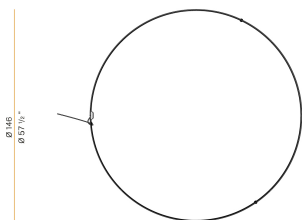

PANZERI

Zero Round

24V DC 24V

M155U17.150.4610

bronze

Spec sheet

CODE	M155U17.150.4610
SYSTEM POWER CONSUMPTION	71W
EFFICACY	86.2lm/W
LIGHT SOURCE	LED
LIGHT SOURCE LIFETIME	L70 (B50) 60.000h
COLOUR TEMPERATURE	3500K Ra>90
LIGHT DISTRIBUTION	diffused
POWER SUPPLY	24V DC
ELECTRICAL CONFIGURATION	24V
DRIVER	remote not included
NOMINAL LUMINOUS FLUX	8505lm
DELIVERED LUMEN OUTPUT	6120lm
EFFICIENCY	72%
WEIGHT	3,48 lbs
PROTECTION DEGREE	IP20
COLOUR TOLLERANCES	SDCM 3
PACKING DIMENSIONS	63,0 x 63,0 x 4,3 in

Extruded polycarbonate diffuser with opaline finish

Technical drawing

Polar diagram

cd/klm
 — C0 - C180 - - - C90 - C270