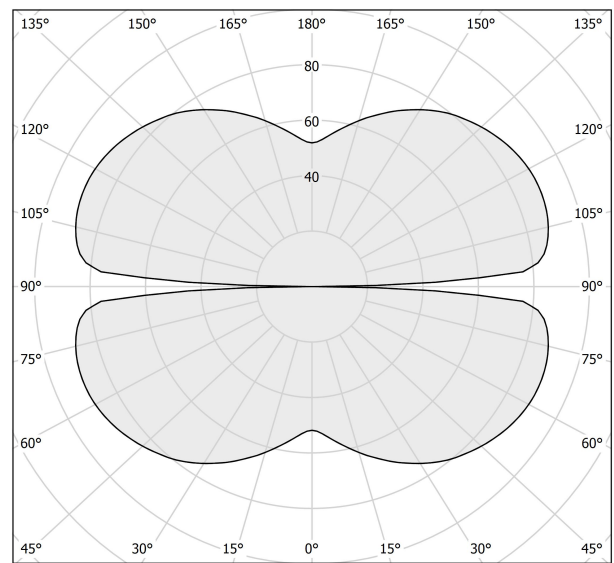

PANZERI

Zero Round

24V DC 24V

M155U17.150.4610

bronze

Spec sheet

CODE	M155U17.150.4610
SYSTEM POWER CONSUMPTION	71W
EFFICACY	86.2lm/W
LIGHT SOURCE	LED
LIGHT SOURCE LIFETIME	L70 (B50) 60.000h
COLOUR TEMPERATURE	3500K Ra>90
LIGHT DISTRIBUTION	diffused
POWER SUPPLY	24V DC
ELECTRICAL CONFIGURATION	24V
DRIVER	remote not included
NOMINAL LUMINOUS FLUX	8505lm
DELIVERED LUMEN OUTPUT	6120lm
EFFICIENCY	72%
WEIGHT	3,48 lbs
PROTECTION DEGREE	IP20
COLOUR TOLLERANCES	SDCM 3
PACKING DIMENSIONS	63,0 x 63,0 x 4,3 in

Extruded polycarbonate diffuser with opaline finish

Technical drawing

Polar diagram

cd/klm
 — C0 - C180 - - - C90 - C270