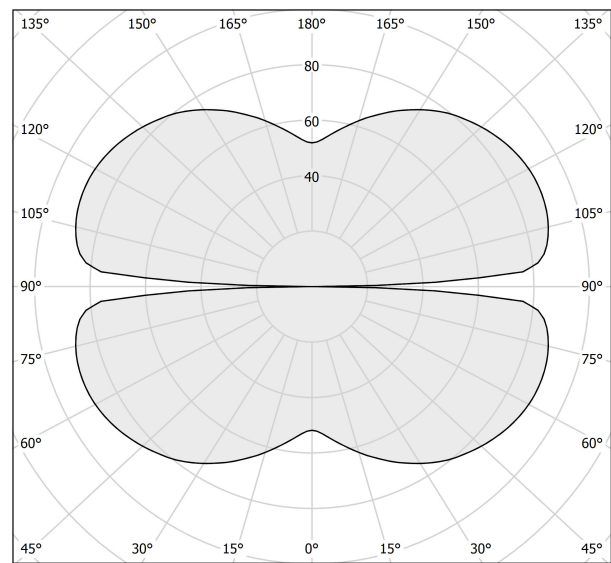

PANZERI

Zero Round

24V DC 24V

M155U17.200.0410

Spec sheet

CODE	M155U17.200.0410
SYSTEM POWER CONSUMPTION	88W
EFFICACY	92.7lm/W
LIGHT SOURCE	LED
LIGHT SOURCE LIFETIME	L70 (B50) 60.000h
COLOUR TEMPERATURE	3000K Ra>90
LIGHT DISTRIBUTION	diffused
POWER SUPPLY	24V DC
ELECTRICAL CONFIGURATION	24V
DRIVER	remote not included
NOMINAL LUMINOUS FLUX	11340lm
DELIVERED LUMEN OUTPUT	8158lm
EFFICIENCY	71.9%
WEIGHT	2,34 Kg
PROTECTION DEGREE	IP20
COLOUR TOLLERANCES	SDCM 3
PACKING DIMENSIONS	200,0 x 200,0 x 11,0 cm

Extruded polycarbonate diffuser with opaline finish.

Suspension kit with griplocks and 5m (196,9") long steel cables.

5m (196,9") long power cable in transparent PVC.

Provided without power canopy.

Technical drawing

Polar diagram

cd/klm
— C0 - C180 - - - C90 - C270