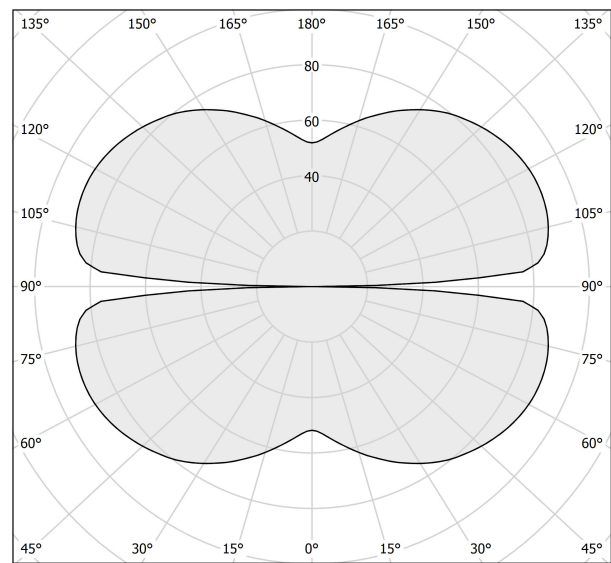

### Spec sheet

CODE	M155U17.200.0510
SYSTEM POWER CONSUMPTION	88W
EFFICACY	92.7lm/W
LIGHT SOURCE	LED
LIGHT SOURCE LIFETIME	L70 (B50) 60.000h
COLOUR TEMPERATURE	2700K Ra>90
LIGHT DISTRIBUTION	diffused
POWER SUPPLY	24V DC
ELECTRICAL CONFIGURATION	24V
DRIVER	remote not included
NOMINAL LUMINOUS FLUX	11340lm
DELIVERED LUMEN OUTPUT	8158lm
EFFICIENCY	71.9%
WEIGHT	2,34 Kg
PROTECTION DEGREE	IP20
COLOUR TOLLERANCES	SDCM 3
PACKING DIMENSIONS	200,0 x 200,0 x 11,0 cm

### Technical drawing

### Polar diagram

cd/klm  
— C0 - C180    - - - C90 - C270