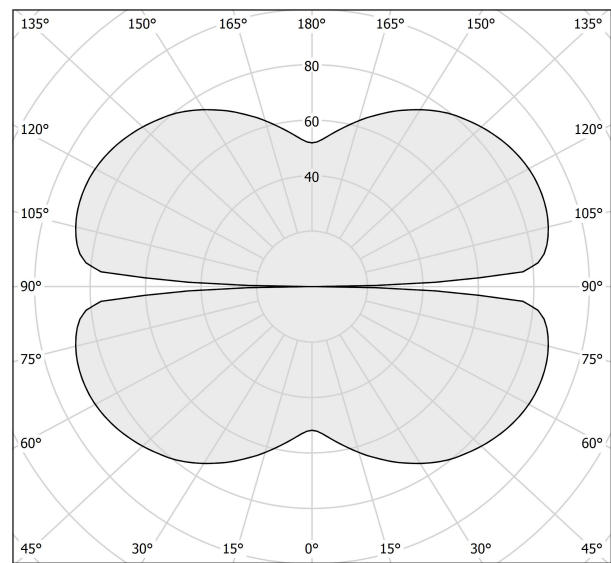

### Spec sheet

CODE	M155U19.125.0410
SYSTEM POWER CONSUMPTION	62W
EFFICACY	82.24lm/W
LIGHT SOURCE	LED
LIGHT SOURCE LIFETIME	L70 (B50) 60.000h
COLOUR TEMPERATURE	3000K Ra>90
LIGHT DISTRIBUTION	diffused
POWER SUPPLY	24V DC
ELECTRICAL CONFIGURATION	24V
DRIVER	remote not included
NOMINAL LUMINOUS FLUX	7088lm
DELIVERED LUMEN OUTPUT	5099lm
EFFICIENCY	71.9%
WEIGHT	1,50 Kg
PROTECTION DEGREE	IP20
COLOUR TOLLERANCES	SDCM 3
PACKING DIMENSIONS	132,0 x 132,0 x 9,0 cm

### Technical drawing

### Polar diagram

cd/klm  
— C0 - C180    - - - C90 - C270