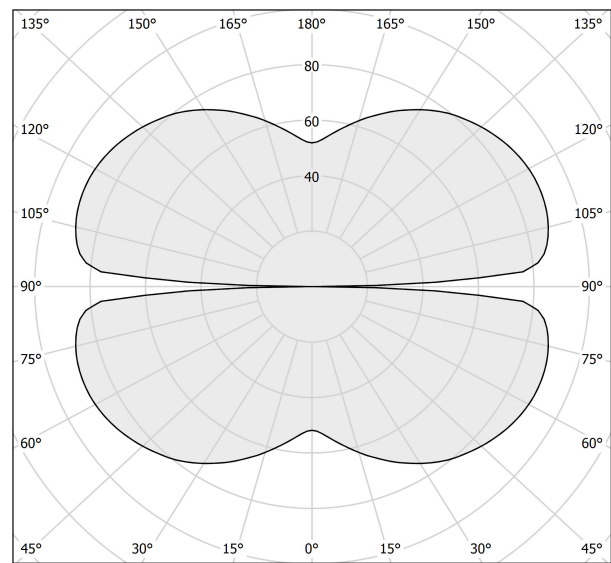

PANZERI

Zero Round

24V DC 24V

M155U19.125.0510

 mat brass

Spec sheet

CODE	M155U19.125.0510
SYSTEM POWER CONSUMPTION	62W
EFFICACY	82.24lm/W
LIGHT SOURCE	LED
LIGHT SOURCE LIFETIME	L70 (B50) 60.000h
COLOUR TEMPERATURE	2700K Ra>90
LIGHT DISTRIBUTION	diffused
POWER SUPPLY	24V DC
ELECTRICAL CONFIGURATION	24V
DRIVER	remote not included
NOMINAL LUMINOUS FLUX	7088lm
DELIVERED LUMEN OUTPUT	5099lm
EFFICIENCY	71.9%
WEIGHT	1,50 Kg
PROTECTION DEGREE	IP20
COLOUR TOLLERANCES	SDCM 3
PACKING DIMENSIONS	132,0 x 132,0 x 9,0 cm

Extruded polycarbonate diffuser with opaline finish.

Suspension kit with griplocks and 5m (196,9") long steel cables.

5m (196,9") long power cable in transparent PVC.

Provided without power canopy.

Technical drawing

Polar diagram

cd/klm
— C0 - C180 - - - C90 - C270