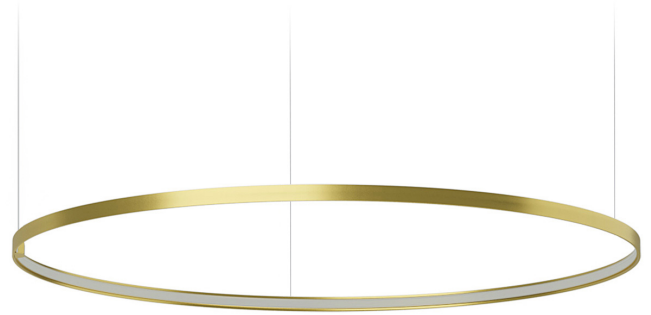

PANZERI

Zero Round

24V DC 24V

M155U19.125.4610

 mat brass

Spec sheet

CODE	M155U19.125.4610
SYSTEM POWER CONSUMPTION	62W
EFFICACY	82.24lm/W
LIGHT SOURCE	LED
LIGHT SOURCE LIFETIME	L70 (B50) 60.000h
COLOUR TEMPERATURE	3500K Ra>90
LIGHT DISTRIBUTION	diffused
POWER SUPPLY	24V DC
ELECTRICAL CONFIGURATION	24V
DRIVER	remote not included
NOMINAL LUMINOUS FLUX	7088lm
DELIVERED LUMEN OUTPUT	5099lm
EFFICIENCY	71.9%
WEIGHT	3,31 lbs
PROTECTION DEGREE	IP20
COLOUR TOLLERANCES	SDCM 3
PACKING DIMENSIONS	52,0 x 52,0 x 3,5 in

Single or multiple pendant lighting fixture for interiors, with direct and indirect light emission.

Bended extruded aluminium structure in white, black, bronze, mat brass or titanium polyacrylic paint.

Extruded polycarbonate diffuser with opaline finish

Technical drawing

Polar diagram

cd/klm
 — C0 - C180 - - - C90 - C270