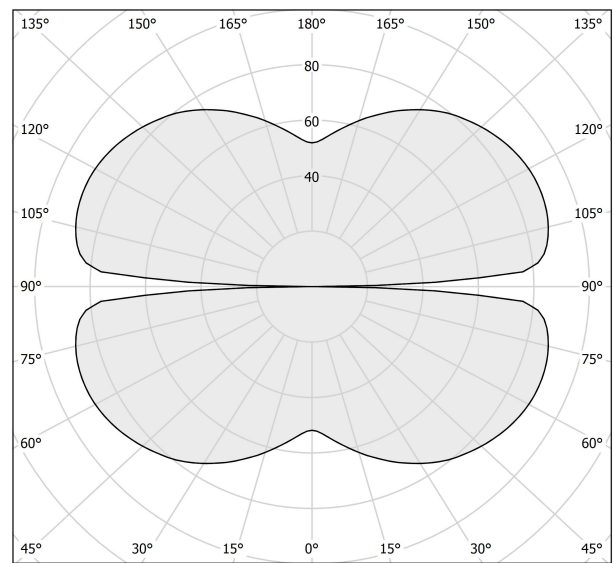

PANZERI

Zero Round

24V DC 24V

M155U19.125.4610

 mat brass

Spec sheet

CODE	M155U19.125.4610
SYSTEM POWER CONSUMPTION	62W
EFFICACY	82.24lm/W
LIGHT SOURCE	LED
LIGHT SOURCE LIFETIME	L70 (B50) 60.000h
COLOUR TEMPERATURE	3500K Ra>90
LIGHT DISTRIBUTION	diffused
POWER SUPPLY	24V DC
ELECTRICAL CONFIGURATION	24V
DRIVER	remote not included
NOMINAL LUMINOUS FLUX	7088lm
DELIVERED LUMEN OUTPUT	5099lm
EFFICIENCY	71.9%
WEIGHT	3,31 lbs
PROTECTION DEGREE	IP20
COLOUR TOLLERANCES	SDCM 3
PACKING DIMENSIONS	52,0 x 52,0 x 3,5 in

Extruded polycarbonate diffuser with opaline finish

Technical drawing

Polar diagram

cd/klm
 — C0 - C180 - - - C90 - C270