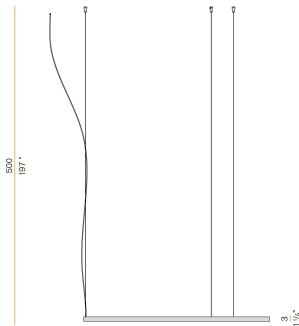

PANZERI

Zero Round

24V DC 24V

M155U19.125.4610

 mat brass

Spec sheet

CODE	M155U19.125.4610
SYSTEM POWER CONSUMPTION	62W
EFFICACY	82.24lm/W
LIGHT SOURCE	LED
LIGHT SOURCE LIFETIME	L70 (B50) 60.000h
COLOUR TEMPERATURE	3500K Ra>90
LIGHT DISTRIBUTION	diffused
POWER SUPPLY	24V DC
ELECTRICAL CONFIGURATION	24V
DRIVER	remote not included
NOMINAL LUMINOUS FLUX	7088lm
DELIVERED LUMEN OUTPUT	5099lm
EFFICIENCY	71.9%
WEIGHT	3,31 lbs
PROTECTION DEGREE	IP20
COLOUR TOLLERANCES	SDCM 3
PACKING DIMENSIONS	52,0 x 52,0 x 3,5 in

Single or multiple pendant lighting fixture for interiors, with direct and indirect light emission.

Bended extruded aluminium structure in white, black, bronze, mat brass or titanium polyacrylic paint.

Extruded polycarbonate diffuser with opaline finish

Technical drawing

Polar diagram

cd/klm
 — C0 - C180 - - - C90 - C270