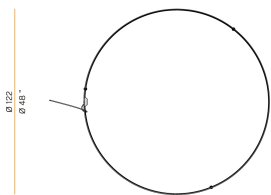

PANZERI

Zero Round

24V DC 24V

M155U19.125.4610

 mat brass

Spec sheet

CODE	M155U19.125.4610
SYSTEM POWER CONSUMPTION	62W
EFFICACY	82.24lm/W
LIGHT SOURCE	LED
LIGHT SOURCE LIFETIME	L70 (B50) 60.000h
COLOUR TEMPERATURE	3500K Ra>90
LIGHT DISTRIBUTION	diffused
POWER SUPPLY	24V DC
ELECTRICAL CONFIGURATION	24V
DRIVER	remote not included
NOMINAL LUMINOUS FLUX	7088lm
DELIVERED LUMEN OUTPUT	5099lm
EFFICIENCY	71.9%
WEIGHT	3,31 lbs
PROTECTION DEGREE	IP20
COLOUR TOLLERANCES	SDCM 3
PACKING DIMENSIONS	52,0 x 52,0 x 3,5 in

Single or multiple pendant lighting fixture for interiors, with direct and indirect light emission.

Bended extruded aluminium structure in white, black, bronze, mat brass or titanium polyacrylic paint.

Extruded polycarbonate diffuser with opaline finish

Technical drawing

Polar diagram

cd/klm
 — C0 - C180 - - - C90 - C270