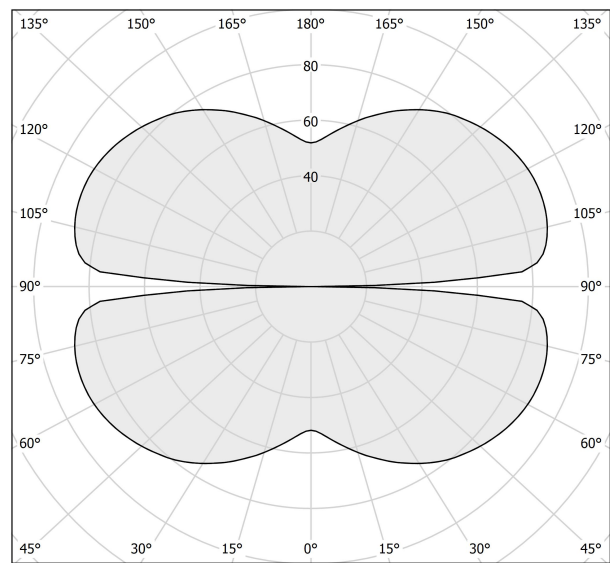

PANZERI

Zero Round

24V DC 24V
M155U19.150.0410

 mat brass

Spec sheet

CODE	M155U19.150.0410
SYSTEM POWER CONSUMPTION	71W
EFFICACY	86.2lm/W
LIGHT SOURCE	LED
LIGHT SOURCE LIFETIME	L70 (B50) 60.000h
COLOUR TEMPERATURE	3000K Ra>90
LIGHT DISTRIBUTION	diffused
POWER SUPPLY	24V DC
ELECTRICAL CONFIGURATION	24V
DRIVER	remote not included
NOMINAL LUMINOUS FLUX	8505lm
DELIVERED LUMEN OUTPUT	6120lm
EFFICIENCY	72%
WEIGHT	1,58 Kg
PROTECTION DEGREE	IP20
COLOUR TOLLERANCES	SDCM 3
PACKING DIMENSIONS	160,0 x 160,0 x 11,0 cm

Extruded polycarbonate diffuser with opaline finish.

Suspension kit with griplocks and 5m (196,9") long steel cables.

5m (196,9") long power cable in transparent PVC.

Provided without power canopy.

Technical drawing

Polar diagram

cd/klm
— C0 - C180 - - - C90 - C270