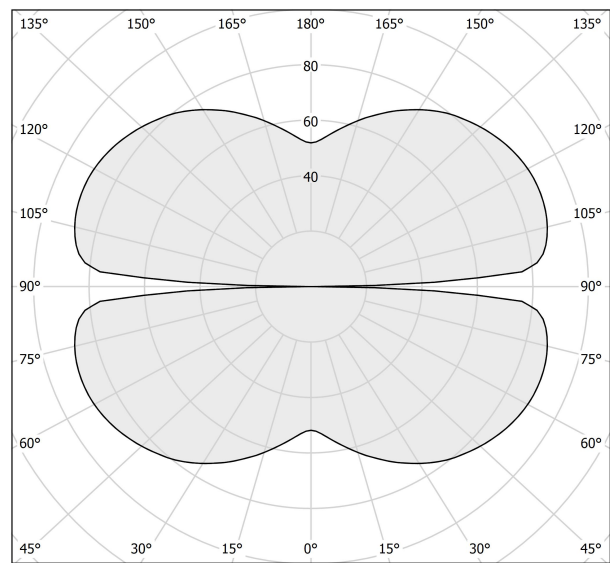

### Spec sheet

CODE	M155U19.150.0510
SYSTEM POWER CONSUMPTION	71W
EFFICACY	86.2lm/W
LIGHT SOURCE	LED
LIGHT SOURCE LIFETIME	L70 (B50) 60.000h
COLOUR TEMPERATURE	2700K Ra>90
LIGHT DISTRIBUTION	diffused
POWER SUPPLY	24V DC
ELECTRICAL CONFIGURATION	24V
DRIVER	remote not included
NOMINAL LUMINOUS FLUX	8505lm
DELIVERED LUMEN OUTPUT	6120lm
EFFICIENCY	72%
WEIGHT	1,58 Kg
PROTECTION DEGREE	IP20
COLOUR TOLLERANCES	SDCM 3
PACKING DIMENSIONS	160,0 x 160,0 x 11,0 cm

### Technical drawing

### Polar diagram

cd/klm  
— C0 - C180    - - - C90 - C270