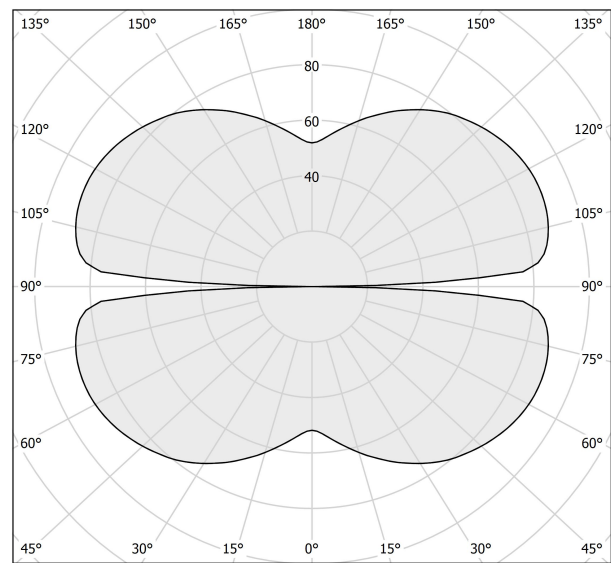

### Spec sheet

CODE	M155U19.200.0510
SYSTEM POWER CONSUMPTION	88W
EFFICACY	92.7lm/W
LIGHT SOURCE	LED
LIGHT SOURCE LIFETIME	L70 (B50) 60.000h
COLOUR TEMPERATURE	2700K Ra>90
LIGHT DISTRIBUTION	diffused
POWER SUPPLY	24V DC
ELECTRICAL CONFIGURATION	24V
DRIVER	remote not included
NOMINAL LUMINOUS FLUX	11340lm
DELIVERED LUMEN OUTPUT	8158lm
EFFICIENCY	71.9%
WEIGHT	2,34 Kg
PROTECTION DEGREE	IP20
COLOUR TOLLERANCES	SDCM 3
PACKING DIMENSIONS	200,0 x 200,0 x 11,0 cm

### Technical drawing

### Polar diagram

cd/klm  
— C0 - C180    - - - C90 - C270