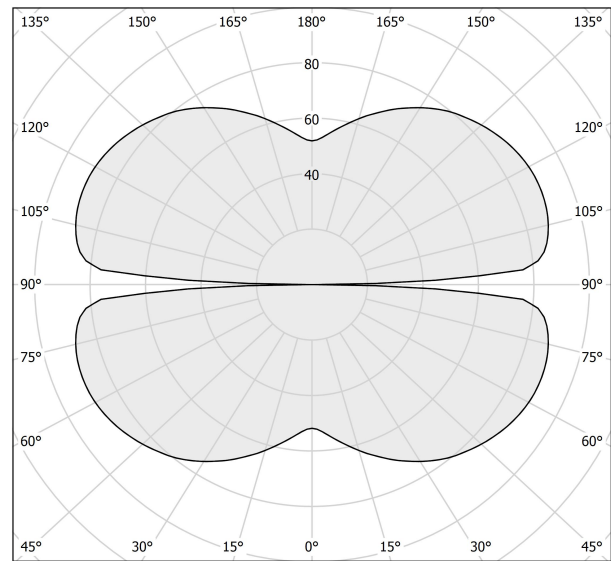

PANZERI

Zero Round

24V DC 24V

M155U30.125.0410

Spec sheet

CODE	M155U30.125.0410
SYSTEM POWER CONSUMPTION	62W
EFFICACY	82.24lm/W
LIGHT SOURCE	LED
LIGHT SOURCE LIFETIME	L70 (B50) 60.000h
COLOUR TEMPERATURE	3000K Ra>90
LIGHT DISTRIBUTION	diffused
POWER SUPPLY	24V DC
ELECTRICAL CONFIGURATION	24V
DRIVER	remote not included
NOMINAL LUMINOUS FLUX	7088lm
DELIVERED LUMEN OUTPUT	5099lm
EFFICIENCY	71.9%
WEIGHT	1,50 Kg
PROTECTION DEGREE	IP20
COLOUR TOLLERANCES	SDCM 3
PACKING DIMENSIONS	132,0 x 132,0 x 9,0 cm

Extruded polycarbonate diffuser with opaline finish.

Suspension kit with griplocks and 5m (196,9") long steel cables.

5m (196,9") long power cable in transparent PVC.

Provided without power canopy.

Technical drawing

Polar diagram

cd/klm
— C0 - C180 - - - C90 - C270