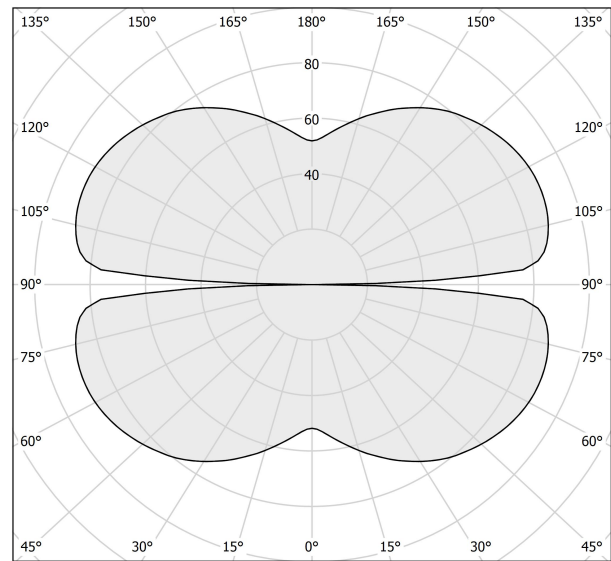

PANZERI

Zero Round

24V DC 24V

M155U30.150.0410

titanium

Spec sheet

CODE	M155U30.150.0410
SYSTEM POWER CONSUMPTION	71W
EFFICACY	86.2lm/W
LIGHT SOURCE	LED
LIGHT SOURCE LIFETIME	L70 (B50) 60.000h
COLOUR TEMPERATURE	3000K Ra>90
LIGHT DISTRIBUTION	diffused
POWER SUPPLY	24V DC
ELECTRICAL CONFIGURATION	24V
DRIVER	remote not included
NOMINAL LUMINOUS FLUX	8505lm
DELIVERED LUMEN OUTPUT	6120lm
EFFICIENCY	72%
WEIGHT	1,58 Kg
PROTECTION DEGREE	IP20
COLOUR TOLLERANCES	SDCM 3
PACKING DIMENSIONS	160,0 x 160,0 x 11,0 cm

Extruded polycarbonate diffuser with opaline finish.

Suspension kit with griplocks and 5m (196,9") long steel cables.

5m (196,9") long power cable in transparent PVC.

Provided without power canopy.

Technical drawing

Polar diagram

cd/klm
— C0 - C180 - - - C90 - C270