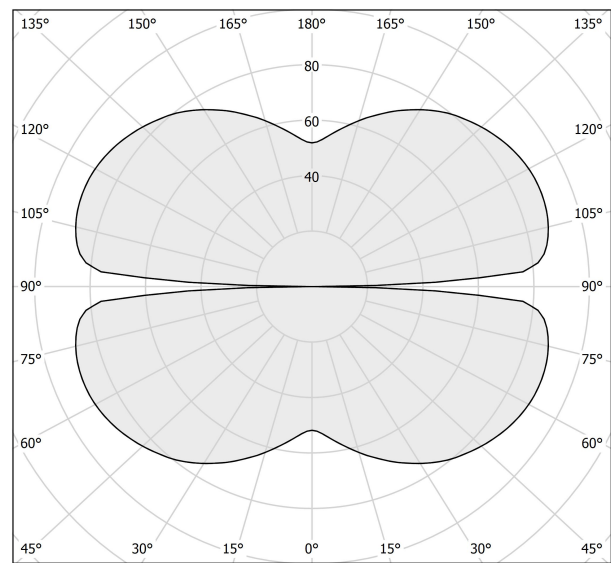

PANZERI

Zero Round

24V DC 24V

M155U30.150.0510

titanium

Spec sheet

CODE	M155U30.150.0510
SYSTEM POWER CONSUMPTION	71W
EFFICACY	86.2lm/W
LIGHT SOURCE	LED
LIGHT SOURCE LIFETIME	L70 (B50) 60.000h
COLOUR TEMPERATURE	2700K Ra>90
LIGHT DISTRIBUTION	diffused
POWER SUPPLY	24V DC
ELECTRICAL CONFIGURATION	24V
DRIVER	remote not included
NOMINAL LUMINOUS FLUX	8505lm
DELIVERED LUMEN OUTPUT	6120lm
EFFICIENCY	72%
WEIGHT	1,58 Kg
PROTECTION DEGREE	IP20
COLOUR TOLLERANCES	SDCM 3
PACKING DIMENSIONS	160,0 x 160,0 x 11,0 cm

Extruded polycarbonate diffuser with opaline finish.

Suspension kit with griplocks and 5m (196,9") long steel cables.

5m (196,9") long power cable in transparent PVC.

Provided without power canopy.

Technical drawing

Polar diagram

cd/klm
— C0 - C180 - - - C90 - C270