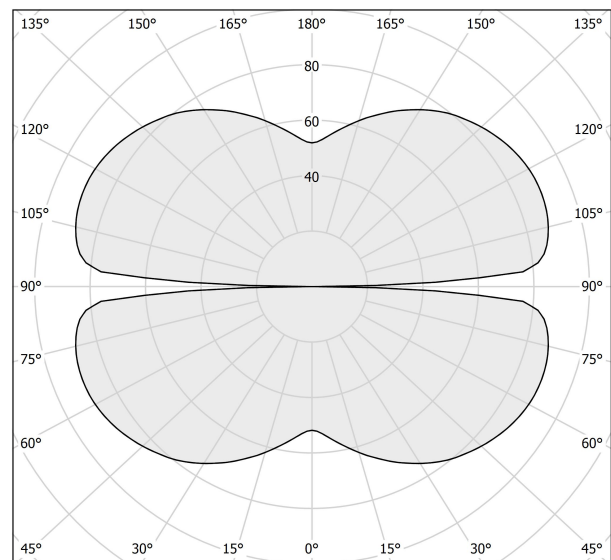

PANZERI

Zero Round

24V DC 24V

M155U30.200.0410

titanium

Spec sheet

CODE	M155U30.200.0410
SYSTEM POWER CONSUMPTION	88W
EFFICACY	92.7lm/W
LIGHT SOURCE	LED
LIGHT SOURCE LIFETIME	L70 (B50) 60.000h
COLOUR TEMPERATURE	3000K Ra>90
LIGHT DISTRIBUTION	diffused
POWER SUPPLY	24V DC
ELECTRICAL CONFIGURATION	24V
DRIVER	remote not included
NOMINAL LUMINOUS FLUX	11340lm
DELIVERED LUMEN OUTPUT	8158lm
EFFICIENCY	71.9%
WEIGHT	2,34 Kg
PROTECTION DEGREE	IP20
COLOUR TOLLERANCES	SDCM 3
PACKING DIMENSIONS	200,0 x 200,0 x 11,0 cm

Extruded polycarbonate diffuser with opaline finish.

Suspension kit with griplocks and 5m (196,9") long steel cables.

5m (196,9") long power cable in transparent PVC.

Provided without power canopy.

Technical drawing

Polar diagram

cd/klm
— C0 - C180 - - - C90 - C270