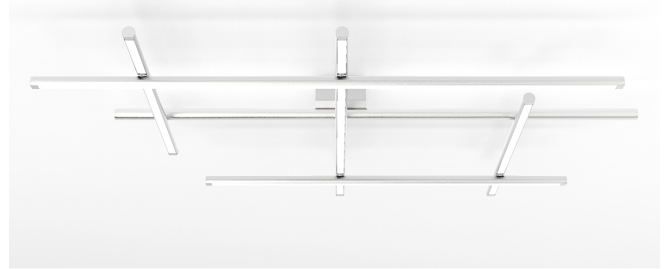

### Spec sheet

CODE	P028U01.115.0510
SYSTEM POWER CONSUMPTION	72W
EFFICACY	68.0lm/W
LIGHT SOURCE	LED
LIGHT SOURCE LIFETIME	L70 (B10) 60.000h
COLOUR TEMPERATURE	2700K Ra>90
LIGHT DISTRIBUTION	diffused
POWER SUPPLY	24V DC
ELECTRICAL CONFIGURATION	24V
DRIVER	remote not included
NOMINAL LUMINOUS FLUX	8820lm
DELIVERED LUMEN OUTPUT	4897lm
EFFICIENCY	55.5%
WEIGHT	6,55 lbs
PROTECTION DEGREE	IP20
COLOUR TOLLERANCES	SDCM 3
PACKING DIMENSIONS	34,3 x 46,5 x 5,5 in

Ceiling lighting fixture for interiors, with direct and indirect light emission.  
Pickled sheet metal ceiling bracket in polyacrylic paint.  
Pickled sheet metal wall plate in polyacrylic paint.  
Extruded aluminium structure in white, mat black, bronze, mat brass or titanium polyacrylic paint.  
Joints in turned brass and die-cast aluminium in polyacrylic paint.  
Die-cast aluminium end caps in polyacrylic paint.  
Extruded polycarbonate diffusers with opaline finish.