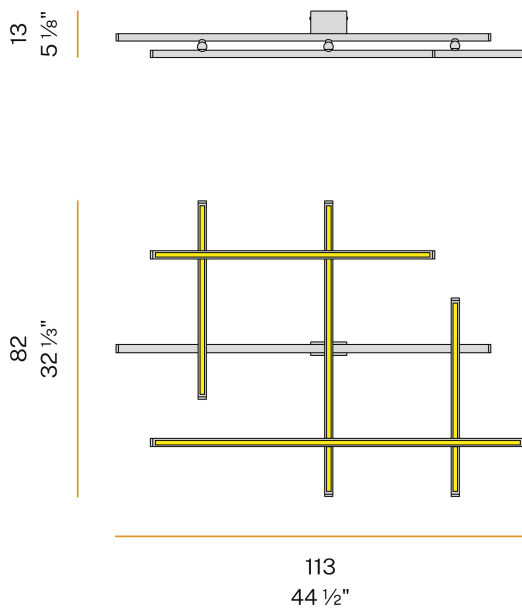

Technical drawing