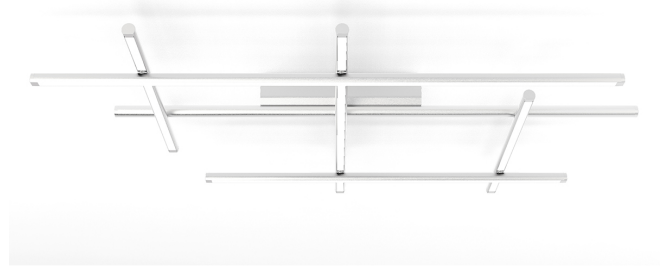

PANZERI

Hilow

120V AC dimmable (0-10V)

P028U01.115.0553

● white

Spec sheet

CODE	P028U01.115.0553
SYSTEM POWER CONSUMPTION	78W
EFFICACY	59lm/W
LIGHT SOURCE	LED
LIGHT SOURCE LIFETIME	L70 (B10) 60.000h
COLOUR TEMPERATURE	2700K Ra>90
LIGHT DISTRIBUTION	diffused
POWER SUPPLY	120V AC
FREQUENCY	50/60Hz
ELECTRICAL CONFIGURATION	dimmable (0-10V)
DRIVER	integrated included
NOMINAL LUMINOUS FLUX	8316lm
DELIVERED LUMEN OUTPUT	4602lm
EFFICIENCY	55.3%
WEIGHT	6,55 lbs
PROTECTION DEGREE	IP20
COLOUR TOLLERANCES	SDCM 3
PACKING DIMENSIONS	34,3 x 46,5 x 5,5 in

Ceiling lighting fixture for interiors, with direct and indirect light emission.
Pickled sheet metal ceiling bracket in polyacrylic paint.
Pickled sheet metal wall plate in polyacrylic paint.
Extruded aluminium structure in white, mat black, bronze, mat brass or titanium polyacrylic paint.
Joints in turned brass and die-cast aluminium in polyacrylic paint.
Die-cast aluminium end caps in polyacrylic paint.
Extruded polycarbonate diffusers with opaline finish.