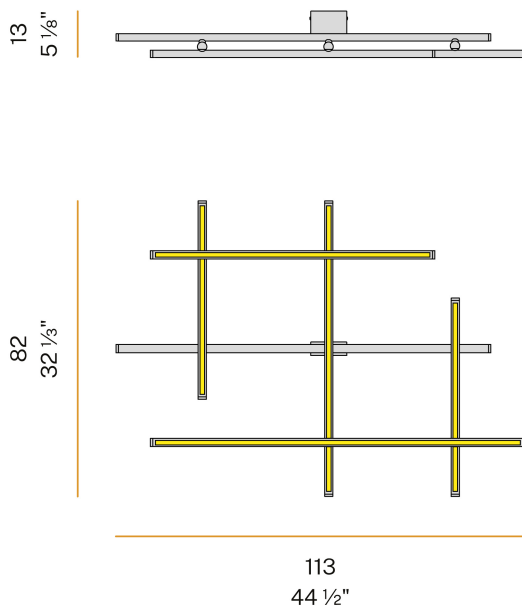

PANZERI

Hilow

24V DC 24V
P028U01.115.4610

● white

Spec sheet

CODE	P028U01.115.4610
SYSTEM POWER CONSUMPTION	72W
EFFICACY	68.0lm/W
LIGHT SOURCE	LED
LIGHT SOURCE LIFETIME	L70 (B10) 60.000h
COLOUR TEMPERATURE	3500K Ra>90
LIGHT DISTRIBUTION	diffused
POWER SUPPLY	24V DC
ELECTRICAL CONFIGURATION	24V
DRIVER	remote not included
NOMINAL LUMINOUS FLUX	8820lm
DELIVERED LUMEN OUTPUT	4897lm
EFFICIENCY	55.5%
WEIGHT	6,55 lbs
PROTECTION DEGREE	IP20
COLOUR TOLLERANCES	SDCM 3
PACKING DIMENSIONS	34,3 x 46,5 x 5,5 in

Ceiling lighting fixture for interiors, with direct and indirect light emission.
Pickled sheet metal ceiling bracket in polyacrylic paint.
Pickled sheet metal wall plate in polyacrylic paint.
Extruded aluminium structure in white, mat black, bronze, mat brass or titanium polyacrylic paint.
Joints in turned brass and die-cast aluminium in polyacrylic paint.
Die-cast aluminium end caps in polyacrylic paint.
Extruded polycarbonate diffusers with opaline finish.

Technical drawing

Polar diagram