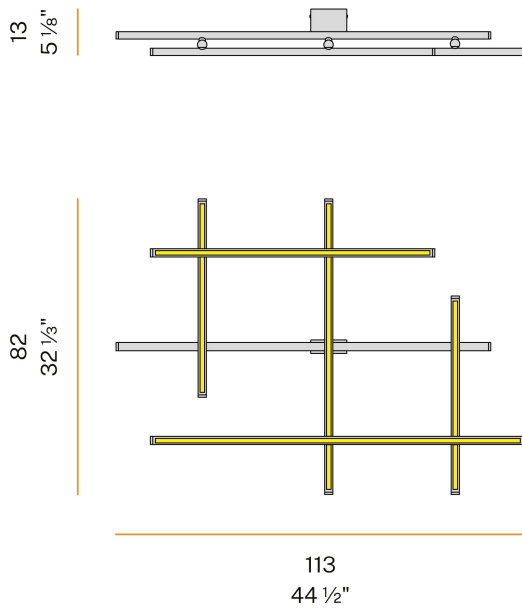

PANZERI

Hilow

24V DC 24V
P028U06.115.0510

● mat black

Spec sheet

CODE	P028U06.115.0510
SYSTEM POWER CONSUMPTION	72W
EFFICACY	68.0lm/W
LIGHT SOURCE	LED
LIGHT SOURCE LIFETIME	L70 (B10) 60.000h
COLOUR TEMPERATURE	2700K Ra>90
LIGHT DISTRIBUTION	diffused
POWER SUPPLY	24V DC
ELECTRICAL CONFIGURATION	24V
DRIVER	remote not included
NOMINAL LUMINOUS FLUX	8820lm
DELIVERED LUMEN OUTPUT	4897lm
EFFICIENCY	55.5%
WEIGHT	6,55 lbs
PROTECTION DEGREE	IP20
COLOUR TOLLERANCES	SDCM 3
PACKING DIMENSIONS	34,3 x 46,5 x 5,5 in

Ceiling lighting fixture for interiors, with direct and indirect light emission.
Pickled sheet metal ceiling bracket in polyacrylic paint.
Pickled sheet metal wall plate in polyacrylic paint.
Extruded aluminium structure in white, mat black, bronze, mat brass or titanium polyacrylic paint.
Joints in turned brass and die-cast aluminium in polyacrylic paint.
Die-cast aluminium end caps in polyacrylic paint.
Extruded polycarbonate diffusers with opaline finish.

Technical drawing

Polar diagram