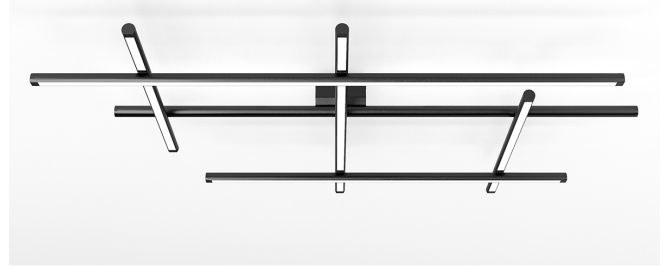

PANZERI

Hilow

24V DC 24V
P028U06.115.0510

● mat black

Spec sheet

CODE	P028U06.115.0510
SYSTEM POWER CONSUMPTION	72W
EFFICACY	68.0lm/W
LIGHT SOURCE	LED
LIGHT SOURCE LIFETIME	L70 (B10) 60.000h
COLOUR TEMPERATURE	2700K Ra>90
LIGHT DISTRIBUTION	diffused
POWER SUPPLY	24V DC
ELECTRICAL CONFIGURATION	24V
DRIVER	remote not included
NOMINAL LUMINOUS FLUX	8820lm
DELIVERED LUMEN OUTPUT	4897lm
EFFICIENCY	55.5%
WEIGHT	6,55 lbs
PROTECTION DEGREE	IP20
COLOUR TOLLERANCES	SDCM 3
PACKING DIMENSIONS	34,3 x 46,5 x 5,5 in

Ceiling lighting fixture for interiors, with direct and indirect light emission.
Pickled sheet metal ceiling bracket in polyacrylic paint.
Pickled sheet metal wall plate in polyacrylic paint.
Extruded aluminium structure in white, mat black, bronze, mat brass or titanium polyacrylic paint.
Joints in turned brass and die-cast aluminium in polyacrylic paint.
Die-cast aluminium end caps in polyacrylic paint.
Extruded polycarbonate diffusers with opaline finish.