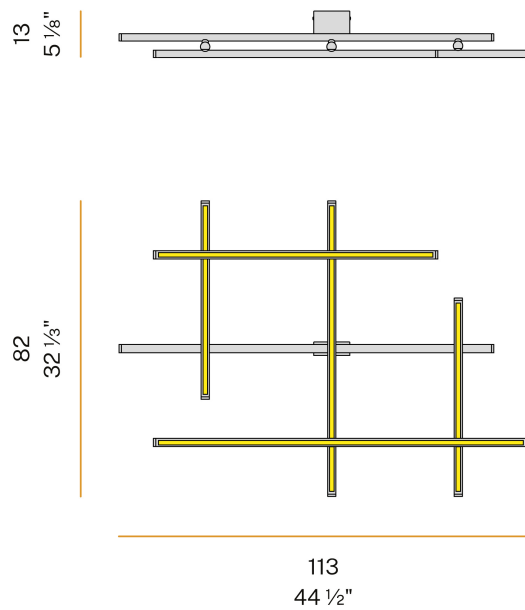

PANZERI

Hilow

24V DC 24V
P028U06.115.4610

 mat black

Spec sheet

CODE	P028U06.115.4610
SYSTEM POWER CONSUMPTION	72W
EFFICACY	68.0lm/W
LIGHT SOURCE	LED
LIGHT SOURCE LIFETIME	L70 (B10) 60.000h
COLOUR TEMPERATURE	3500K Ra>90
LIGHT DISTRIBUTION	diffused
POWER SUPPLY	24V DC
ELECTRICAL CONFIGURATION	24V
DRIVER	remote not included
NOMINAL LUMINOUS FLUX	8820lm
DELIVERED LUMEN OUTPUT	4897lm
EFFICIENCY	55.5%
WEIGHT	6,55 lbs
PROTECTION DEGREE	IP20
COLOUR TOLLERANCES	SDCM 3
PACKING DIMENSIONS	34,3 x 46,5 x 5,5 in

Ceiling lighting fixture for interiors, with direct and indirect light emission.
Pickled sheet metal ceiling bracket in polyacrylic paint.
Pickled sheet metal wall plate in polyacrylic paint.
Extruded aluminium structure in white, mat black, bronze, mat brass or titanium polyacrylic paint.
Joints in turned brass and die-cast aluminium in polyacrylic paint.
Die-cast aluminium end caps in polyacrylic paint.
Extruded polycarbonate diffusers with opaline finish.

Technical drawing

Polar diagram