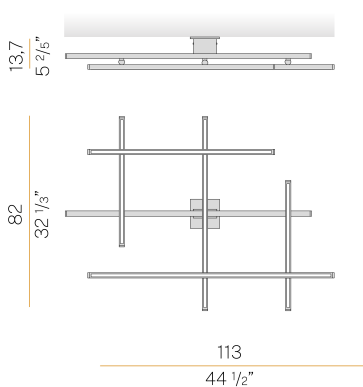

PANZERI

Hilow

24V DC 24V
P028U17.115.0410

Spec sheet

CODE	P028U17.115.0410
SYSTEM POWER CONSUMPTION	72W
EFFICACY	68.0lm/W
LIGHT SOURCE	LED
LIGHT SOURCE LIFETIME	L70 (B10) 60.000h
COLOUR TEMPERATURE	3000K Ra>90
LIGHT DISTRIBUTION	diffused
POWER SUPPLY	24V DC
ELECTRICAL CONFIGURATION	24V
DRIVER	remote not included
NOMINAL LUMINOUS FLUX	8820lm
DELIVERED LUMEN OUTPUT	4897lm
EFFICIENCY	55.5%
WEIGHT	6,55 lbs
PROTECTION DEGREE	IP20
COLOUR TOLLERANCES	SDCM 3
PACKING DIMENSIONS	34,3 x 46,5 x 5,5 in

Ceiling lighting fixture for interiors, with direct and indirect light emission.
Pickled sheet metal ceiling bracket in polyacrylic paint.
Pickled sheet metal wall plate in polyacrylic paint.
Extruded aluminium structure in white, mat black, bronze, mat brass or titanium polyacrylic paint.
Joints in turned brass and die-cast aluminium in polyacrylic paint.
Die-cast aluminium end caps in polyacrylic paint.
Extruded polycarbonate diffusers with opaline finish.

Technical drawing

Polar diagram