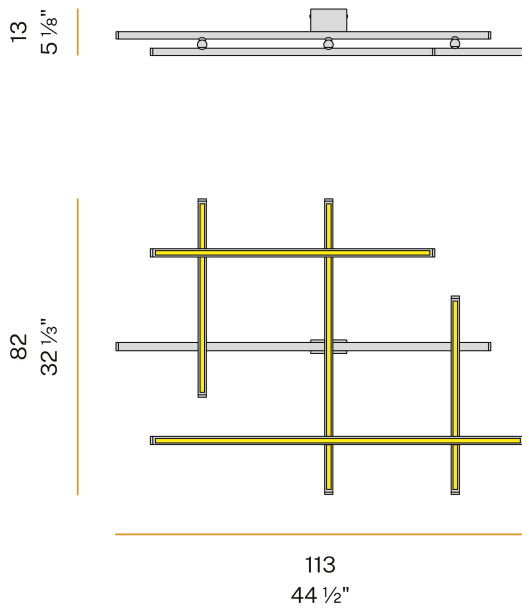

PANZERI

Hilow

24V DC 24V
P028U17.115.0510

Spec sheet

CODE	P028U17.115.0510
SYSTEM POWER CONSUMPTION	72W
EFFICACY	68.0lm/W
LIGHT SOURCE	LED
LIGHT SOURCE LIFETIME	L70 (B10) 60.000h
COLOUR TEMPERATURE	2700K Ra>90
LIGHT DISTRIBUTION	diffused
POWER SUPPLY	24V DC
ELECTRICAL CONFIGURATION	24V
DRIVER	remote not included
NOMINAL LUMINOUS FLUX	8820lm
DELIVERED LUMEN OUTPUT	4897lm
EFFICIENCY	55.5%
WEIGHT	6,55 lbs
PROTECTION DEGREE	IP20
COLOUR TOLLERANCES	SDCM 3
PACKING DIMENSIONS	34,3 x 46,5 x 5,5 in

Ceiling lighting fixture for interiors, with direct and indirect light emission.
Pickled sheet metal ceiling bracket in polyacrylic paint.
Pickled sheet metal wall plate in polyacrylic paint.
Extruded aluminium structure in white, mat black, bronze, mat brass or titanium polyacrylic paint.
Joints in turned brass and die-cast aluminium in polyacrylic paint.
Die-cast aluminium end caps in polyacrylic paint.
Extruded polycarbonate diffusers with opaline finish.

Technical drawing

Polar diagram