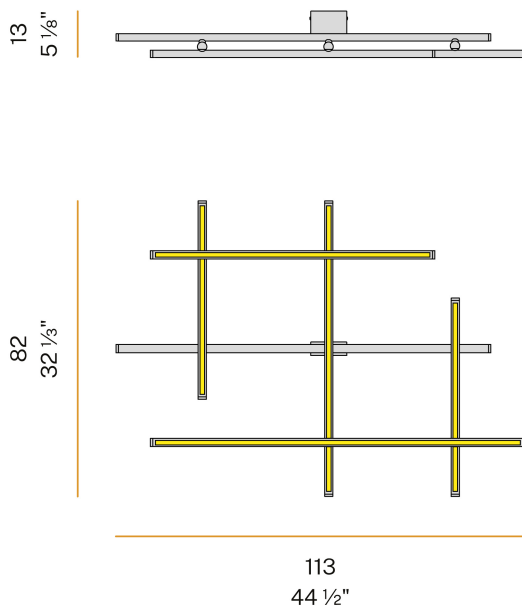

PANZERI

Hilow

24V DC 24V
P028U17.115.4610

Spec sheet

CODE	P028U17.115.4610
SYSTEM POWER CONSUMPTION	72W
EFFICACY	68.0lm/W
LIGHT SOURCE	LED
LIGHT SOURCE LIFETIME	L70 (B10) 60.000h
COLOUR TEMPERATURE	3500K Ra>90
LIGHT DISTRIBUTION	diffused
POWER SUPPLY	24V DC
ELECTRICAL CONFIGURATION	24V
DRIVER	remote not included
NOMINAL LUMINOUS FLUX	8820lm
DELIVERED LUMEN OUTPUT	4897lm
EFFICIENCY	55.5%
WEIGHT	6,55 lbs
PROTECTION DEGREE	IP20
COLOUR TOLLERANCES	SDCM 3
PACKING DIMENSIONS	34,3 x 46,5 x 5,5 in

Ceiling lighting fixture for interiors, with direct and indirect light emission.
Pickled sheet metal ceiling bracket in polyacrylic paint.
Pickled sheet metal wall plate in polyacrylic paint.
Extruded aluminium structure in white, mat black, bronze, mat brass or titanium polyacrylic paint.
Joints in turned brass and die-cast aluminium in polyacrylic paint.
Die-cast aluminium end caps in polyacrylic paint.
Extruded polycarbonate diffusers with opaline finish.

Technical drawing