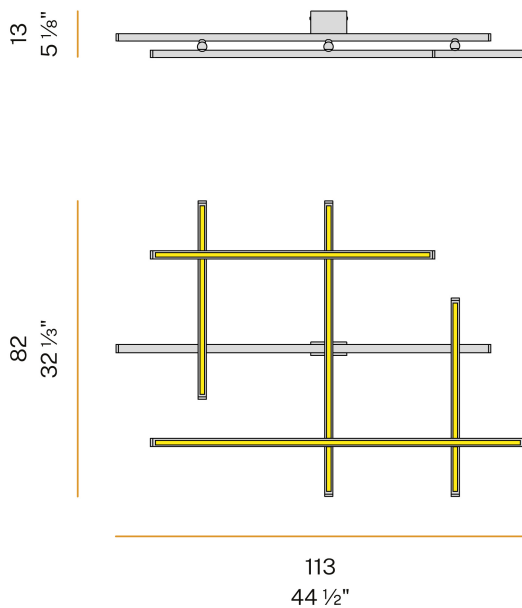

Technical drawing