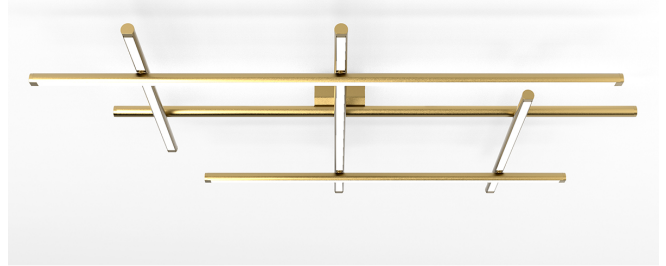

## Hilow

24V DC 24V  
P028U19.115.0510

 mat brass

### Spec sheet

CODE	P028U19.115.0510
SYSTEM POWER CONSUMPTION	72W
EFFICACY	68.0lm/W
LIGHT SOURCE	LED
LIGHT SOURCE LIFETIME	L70 (B10) 60.000h
COLOUR TEMPERATURE	2700K Ra>90
LIGHT DISTRIBUTION	diffused
POWER SUPPLY	24V DC
ELECTRICAL CONFIGURATION	24V
DRIVER	remote not included
NOMINAL LUMINOUS FLUX	8820lm
DELIVERED LUMEN OUTPUT	4897lm
EFFICIENCY	55.5%
WEIGHT	6,55 lbs
PROTECTION DEGREE	IP20
COLOUR TOLLERANCES	SDCM 3
PACKING DIMENSIONS	34,3 x 46,5 x 5,5 in

Ceiling lighting fixture for interiors, with direct and indirect light emission.  
Pickled sheet metal ceiling bracket in polyacrylic paint.  
Pickled sheet metal wall plate in polyacrylic paint.  
Extruded aluminium structure in white, mat black, bronze, mat brass or titanium polyacrylic paint.  
Joints in turned brass and die-cast aluminium in polyacrylic paint.  
Die-cast aluminium end caps in polyacrylic paint.  
Extruded polycarbonate diffusers with opaline finish.