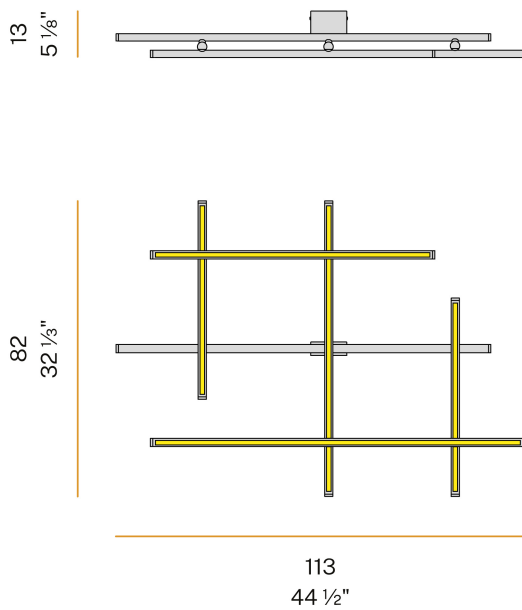

PANZERI

Hilow

24V DC 24V
P028U19.115.4610

mat brass

Spec sheet

CODE	P028U19.115.4610
SYSTEM POWER CONSUMPTION	72W
EFFICACY	68.0lm/W
LIGHT SOURCE	LED
LIGHT SOURCE LIFETIME	L70 (B10) 60.000h
COLOUR TEMPERATURE	3500K Ra>90
LIGHT DISTRIBUTION	diffused
POWER SUPPLY	24V DC
ELECTRICAL CONFIGURATION	24V
DRIVER	remote not included
NOMINAL LUMINOUS FLUX	8820lm
DELIVERED LUMEN OUTPUT	4897lm
EFFICIENCY	55.5%
WEIGHT	6,55 lbs
PROTECTION DEGREE	IP20
COLOUR TOLLERANCES	SDCM 3
PACKING DIMENSIONS	34,3 x 46,5 x 5,5 in

Ceiling lighting fixture for interiors, with direct and indirect light emission.
Pickled sheet metal ceiling bracket in polyacrylic paint.
Pickled sheet metal wall plate in polyacrylic paint.
Extruded aluminium structure in white, mat black, bronze, mat brass or titanium polyacrylic paint.
Joints in turned brass and die-cast aluminium in polyacrylic paint.
Die-cast aluminium end caps in polyacrylic paint.
Extruded polycarbonate diffusers with opaline finish.

Technical drawing