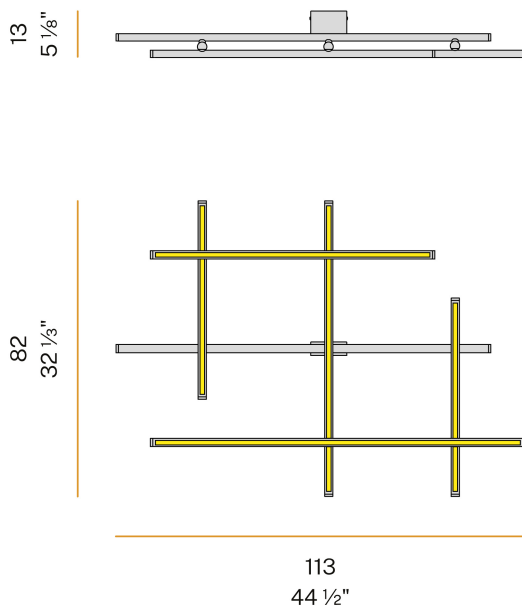

PANZERI

Hilow

24V DC 24V
P029U01.115.4610

● white

Spec sheet

CODE	P029U01.115.4610
SYSTEM POWER CONSUMPTION	72W
EFFICACY	36.82lm/W
LIGHT SOURCE	LED
LIGHT SOURCE LIFETIME	L70 (B10) 60.000h
COLOUR TEMPERATURE	3500K Ra>90
LIGHT DISTRIBUTION	diffused
POWER SUPPLY	24V DC
ELECTRICAL CONFIGURATION	24V
DRIVER	remote not included
NOMINAL LUMINOUS FLUX	8820lm
DELIVERED LUMEN OUTPUT	2651lm
EFFICIENCY	30.1%
WEIGHT	6,55 lbs
PROTECTION DEGREE	IP20
COLOUR TOLLERANCES	SDCM 3
PACKING DIMENSIONS	34,3 x 46,5 x 5,5 in

Ceiling lighting fixture for interiors, with direct and indirect light emission.
Pickled sheet metal ceiling bracket in polyacrylic paint.
Pickled sheet metal wall plate in polyacrylic paint.
Extruded aluminium structure in white, mat black, bronze, mat brass or titanium polyacrylic paint.
Joints in turned brass and die-cast aluminium in polyacrylic paint.
Die-cast aluminium end caps in polyacrylic paint.
Extruded polycarbonate diffusers with black finish for direct light emission and opaline finish for indirect light emission.

Technical drawing

Polar diagram