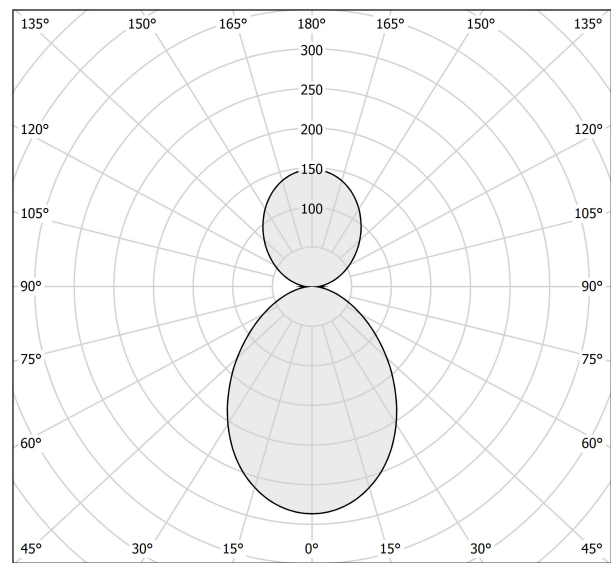

PANZERI

Hilow

120V AC dimmable (0-10V)

P029U01.115.4653

● white

Spec sheet

CODE	P029U01.115.4653
SYSTEM POWER CONSUMPTION	72W
EFFICACY	36.82lm/W
LIGHT SOURCE	LED
LIGHT SOURCE LIFETIME	L70 (B10) 60.000h
COLOUR TEMPERATURE	3500K Ra>90
LIGHT DISTRIBUTION	diffused
POWER SUPPLY	120V AC
ELECTRICAL CONFIGURATION	dimmable (0-10V)
DRIVER	remote not included
NOMINAL LUMINOUS FLUX	8820lm
DELIVERED LUMEN OUTPUT	2651lm
EFFICIENCY	30.1%
WEIGHT	6,55 lbs
PROTECTION DEGREE	IP20
COLOUR TOLLERANCES	SDCM 3
PACKING DIMENSIONS	34,3 x 46,5 x 5,5 in

Ceiling lighting fixture for interiors, with direct and indirect light emission.
Pickled sheet metal ceiling bracket in polyacrylic paint.
Pickled sheet metal wall plate in polyacrylic paint.
Extruded aluminium structure in white, mat black, bronze, mat brass or titanium polyacrylic paint.
Joints in turned brass and die-cast aluminium in polyacrylic paint.
Die-cast aluminium end caps in polyacrylic paint.
Extruded polycarbonate diffusers with black finish for direct light emission and opaline finish for indirect light emission.

Technical drawing

Polar diagram

cd/klm
— C0 - C180   - - - C90 - C270