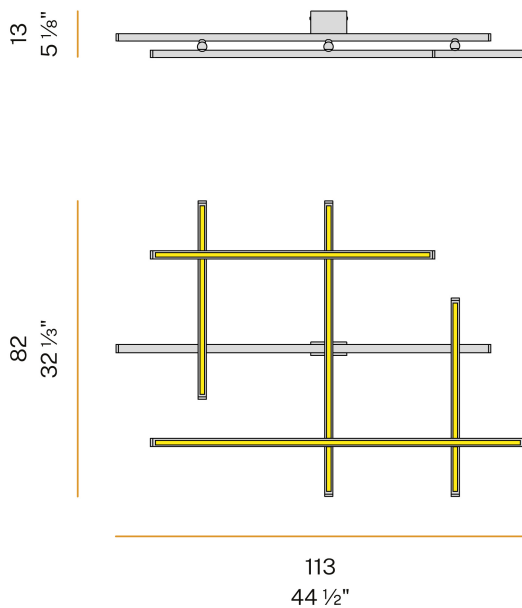

PANZERI

Hilow

24V DC 24V

P029U06.115.4610

● mat black

Spec sheet

CODE	P029U06.115.4610
SYSTEM POWER CONSUMPTION	72W
EFFICACY	36.82lm/W
LIGHT SOURCE	LED
LIGHT SOURCE LIFETIME	L70 (B10) 60.000h
COLOUR TEMPERATURE	3500K Ra>90
LIGHT DISTRIBUTION	diffused
POWER SUPPLY	24V DC
ELECTRICAL CONFIGURATION	24V
DRIVER	remote not included
NOMINAL LUMINOUS FLUX	8820lm
DELIVERED LUMEN OUTPUT	2651lm
EFFICIENCY	30.1%
WEIGHT	6,55 lbs
PROTECTION DEGREE	IP20
COLOUR TOLLERANCES	SDCM 3
PACKING DIMENSIONS	34,3 x 46,5 x 5,5 in

Ceiling lighting fixture for interiors, with direct and indirect light emission.
Pickled sheet metal ceiling bracket in polyacrylic paint.
Pickled sheet metal wall plate in polyacrylic paint.
Extruded aluminium structure in white, mat black, bronze, mat brass or titanium polyacrylic paint.
Joints in turned brass and die-cast aluminium in polyacrylic paint.
Die-cast aluminium end caps in polyacrylic paint.
Extruded polycarbonate diffusers with black finish for direct light emission and opaline finish for indirect light emission.

Technical drawing