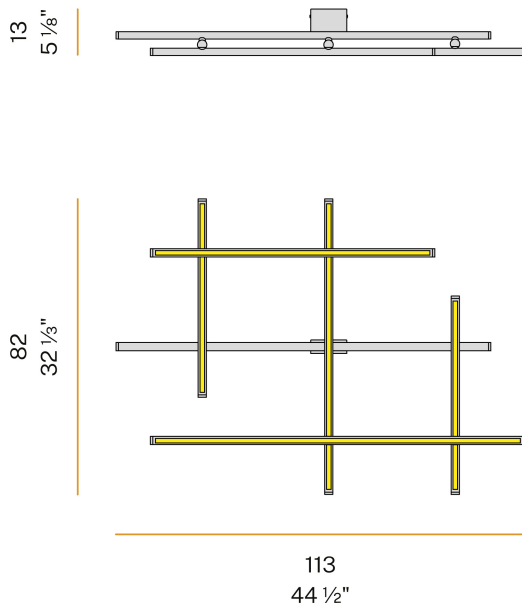

Technical drawing