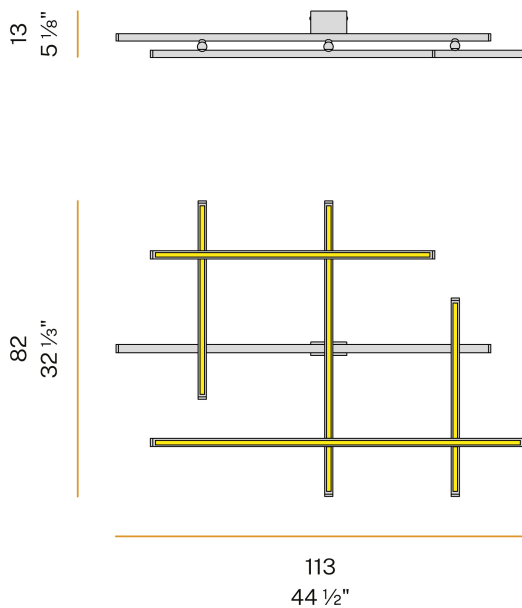

PANZERI

Hilow

24V DC 24V
P029U17.115.4610

Spec sheet

CODE	P029U17.115.4610
SYSTEM POWER CONSUMPTION	72W
EFFICACY	36.82lm/W
LIGHT SOURCE	LED
LIGHT SOURCE LIFETIME	L70 (B10) 60.000h
COLOUR TEMPERATURE	3500K Ra>90
LIGHT DISTRIBUTION	diffused
POWER SUPPLY	24V DC
ELECTRICAL CONFIGURATION	24V
DRIVER	remote not included
NOMINAL LUMINOUS FLUX	8820lm
DELIVERED LUMEN OUTPUT	2651lm
EFFICIENCY	30.1%
WEIGHT	6,55 lbs
PROTECTION DEGREE	IP20
COLOUR TOLLERANCES	SDCM 3
PACKING DIMENSIONS	34,3 x 46,5 x 5,5 in

Ceiling lighting fixture for interiors, with direct and indirect light emission.
Pickled sheet metal ceiling bracket in polyacrylic paint.
Pickled sheet metal wall plate in polyacrylic paint.
Extruded aluminium structure in white, mat black, bronze, mat brass or titanium polyacrylic paint.
Joints in turned brass and die-cast aluminium in polyacrylic paint.
Die-cast aluminium end caps in polyacrylic paint.
Extruded polycarbonate diffusers with black finish for direct light emission and opaline finish for indirect light emission.

Technical drawing

Polar diagram