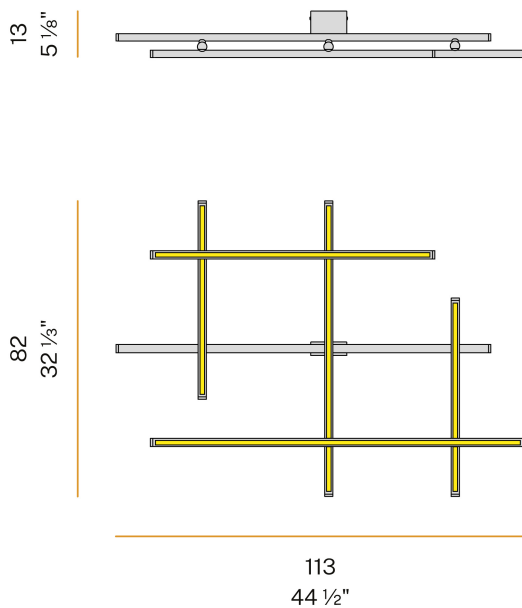

PANZERI

Hilow

24V DC 24V
P029U19.115.4610

mat brass

Spec sheet

CODE	P029U19.115.4610
SYSTEM POWER CONSUMPTION	72W
EFFICACY	36.82lm/W
LIGHT SOURCE	LED
LIGHT SOURCE LIFETIME	L70 (B10) 60.000h
COLOUR TEMPERATURE	3500K Ra>90
LIGHT DISTRIBUTION	diffused
POWER SUPPLY	24V DC
ELECTRICAL CONFIGURATION	24V
DRIVER	remote not included
NOMINAL LUMINOUS FLUX	8820lm
DELIVERED LUMEN OUTPUT	2651lm
EFFICIENCY	30.1%
WEIGHT	6,55 lbs
PROTECTION DEGREE	IP20
COLOUR TOLLERANCES	SDCM 3
PACKING DIMENSIONS	34,3 x 46,5 x 5,5 in

Ceiling lighting fixture for interiors, with direct and indirect light emission.
Pickled sheet metal ceiling bracket in polyacrylic paint.
Pickled sheet metal wall plate in polyacrylic paint.
Extruded aluminium structure in white, mat black, bronze, mat brass or titanium polyacrylic paint.
Joints in turned brass and die-cast aluminium in polyacrylic paint.
Die-cast aluminium end caps in polyacrylic paint.
Extruded polycarbonate diffusers with black finish for direct light emission and opaline finish for indirect light emission.

Technical drawing