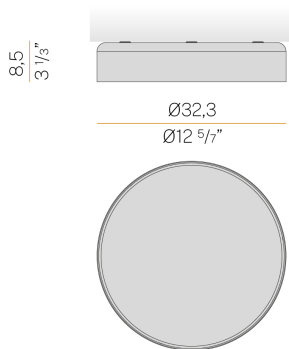

PANZERI

Ginevra

120-277V AC dimmable (0-10V)

P092U80.030.4653

 black/gold

DIRECT
LIGHT

Spec sheet

CODE	P092U80.030.4653
LIGHT SOURCE	LED
LIGHT SOURCE LIFETIME	L80 (B20) 80.000h
COLOUR TEMPERATURE	3500K Ra>90
LIGHT DISTRIBUTION	diffused
POWER SUPPLY	120-277V AC
FREQUENCY	60Hz
ELECTRICAL CONFIGURATION	dimmable (0-10V)
DRIVER	integrated included
GLARE RATING	UGR < 19
WEIGHT	4,40 lbs
PROTECTION DEGREE	IP20
COLOUR TOLLERANCES	SDCM <3
PACKING DIMENSIONS	18,1 x 18,1 x 6,3 in

Ceiling or wall lighting fixture for interiors, with direct light emission.
Turned aluminium structure in mat black and gold or white and gold polyacrylic paint.
Pickled sheet metal wiring support plate in polyacrylic paint.
Moulded polycarbonate micro-prismatic diffuser.

Technical drawing

Application

Polar diagram