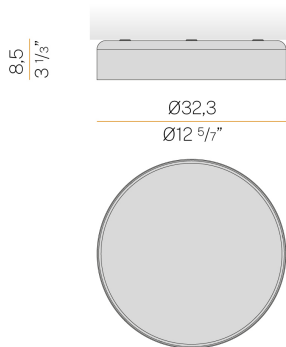

PANZERI

Ginevra

120-277V AC dimmable (0-10V)

P092U80.030.4653

 black/gold

DIRECT
LIGHT

Spec sheet

CODE	P092U80.030.4653
LIGHT SOURCE	LED
LIGHT SOURCE LIFETIME	L80 (B20) 80.000h
COLOUR TEMPERATURE	3500K Ra>90
LIGHT DISTRIBUTION	diffused
POWER SUPPLY	120-277V AC
FREQUENCY	60Hz
ELECTRICAL CONFIGURATION	dimmable (0-10V)
DRIVER	integrated included
GLARE RATING	UGR < 19
WEIGHT	4,41 lbs
PROTECTION DEGREE	IP20
COLOUR TOLLERANCES	SDCM <3
PACKING DIMENSIONS	0,0 x 0,0 x 0,0 in

Ceiling or wall lighting fixture for interiors, with direct light emission.
Turned aluminium structure in mat black and gold or white and gold polyacrylic paint.
Pickled sheet metal wiring support plate in polyacrylic paint.
Moulded polycarbonate micro-prismatic diffuser.

Technical drawing

Application

Polar diagram