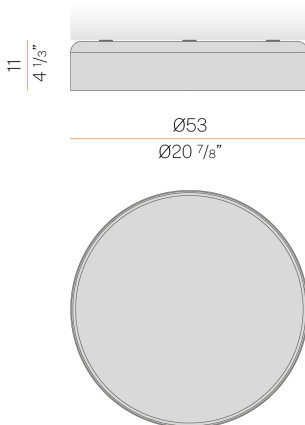

PANZERI

Ginevra

120-277V AC dimmable (0-10V)

P092U80.050.4653

 black/gold

Spec sheet

CODE	P092U80.050.4653
SYSTEM POWER CONSUMPTION	25W
EFFICACY	75.08lm/W
LIGHT SOURCE	LED
LIGHT SOURCE LIFETIME	L80 (B20) 80.000h
COLOUR TEMPERATURE	3500K Ra>90
LIGHT DISTRIBUTION	diffused
POWER SUPPLY	120-277V AC
FREQUENCY	60Hz
ELECTRICAL CONFIGURATION	dimmable (0-10V)
DRIVER	integrated included
NOMINAL LUMINOUS FLUX	3100lm
DELIVERED LUMEN OUTPUT	1877lm
EFFICIENCY	60.5%
GLARE RATING	UGR < 19
WEIGHT	11,50 lbs
PROTECTION DEGREE	IP20
COLOUR TOLLERANCES	SDCM <3
PACKING DIMENSIONS	22,8 x 22,8 x 5,5 in

Ceiling or wall lighting fixture for interiors, with direct light emission.
Turned aluminium structure in mat black and gold or white and gold polyacrylic paint.
Pickled sheet metal wiring support plate in polyacrylic paint.
Moulded polycarbonate micro-prismatic diffuser.

Technical drawing

Application

Polar diagram