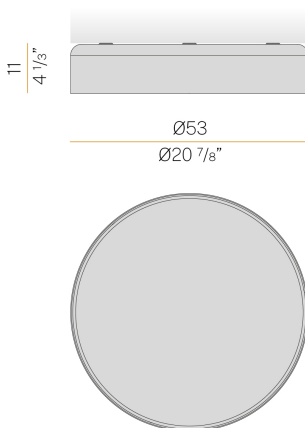

Technical drawing