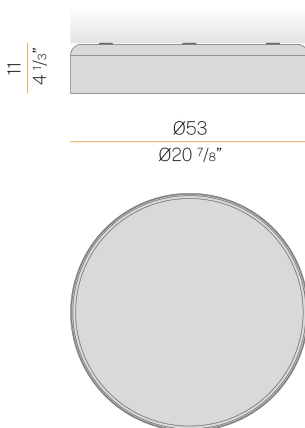

### Spec sheet

CODE	P092U81.050.4653
SYSTEM POWER CONSUMPTION	25W
EFFICACY	75.08lm/W
LIGHT SOURCE	LED
LIGHT SOURCE LIFETIME	L80 (B20) 80.000h
COLOUR TEMPERATURE	3500K Ra>90
LIGHT DISTRIBUTION	diffused
POWER SUPPLY	120-277V AC
FREQUENCY	60Hz
ELECTRICAL CONFIGURATION	dimmable (0-10V)
DRIVER	integrated included
NOMINAL LUMINOUS FLUX	3100lm
DELIVERED LUMEN OUTPUT	1877lm
EFFICIENCY	60.5%
GLARE RATING	UGR < 19
WEIGHT	11,50 lbs
PROTECTION DEGREE	IP20
COLOUR TOLLERANCES	SDCM <3
PACKING DIMENSIONS	22,8 x 22,8 x 5,5 in

### Technical drawing