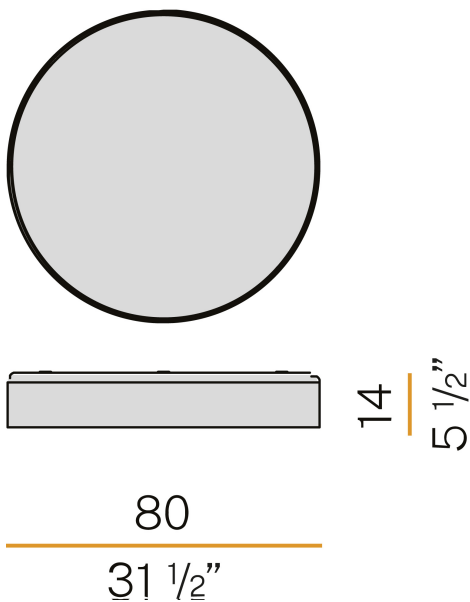

PANZERI

Ginevra

120V AC 120V-277V dimmable (0-10V)

P092U81.080.0453

 white/gold

Spec sheet

CODE	P092U81.080.0453
SYSTEM POWER CONSUMPTION	71W
EFFICACY	94.97lm/W
LIGHT SOURCE	LED
LIGHT SOURCE LIFETIME	L80 (B20) 80.000h
COLOUR TEMPERATURE	3000K Ra>90
LIGHT DISTRIBUTION	diffused
POWER SUPPLY	120V AC
FREQUENCY	50/60Hz
ELECTRICAL CONFIGURATION	120V-277V dimmable (0-10V)
DRIVER	integrated included
NOMINAL LUMINOUS FLUX	8857lm
DELIVERED LUMEN OUTPUT	6743lm
EFFICIENCY	76.1%
GLARE RATING	UGR < 19
WEIGHT	10,07 Kg
PROTECTION DEGREE	IP20
COLOUR TOLLERANCES	SDCM <3
PACKING DIMENSIONS	18,0 x 90,0 x 90,0 cm

Ceiling or wall lighting fixture for interiors, with direct light emission.
Turned aluminium structure in mat black and gold or white and gold polyacrylic paint.
Pickled sheet metal wiring support plate in polyacrylic paint.
Moulded polycarbonate micro-prismatic diffuser.

Technical drawing

Application

Polar diagram