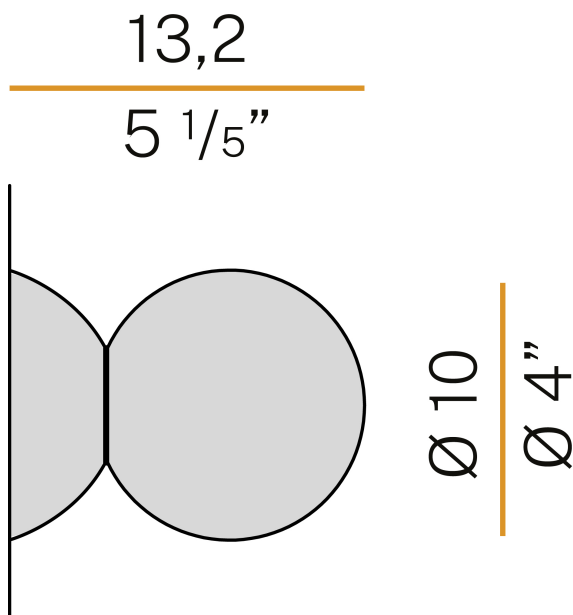

PANZERI

Murané

120V AC 120V ON-OFF
P115U05.010.0550

 champagne

Spec sheet

CODE	P115U05.010.0550
SYSTEM POWER CONSUMPTION	4W
EFFICACY	41.75lm/W
LIGHT SOURCE	LED
COLOUR TEMPERATURE	2700K Ra>90
LIGHT DISTRIBUTION	diffused
POWER SUPPLY	120V AC
FREQUENCY	50/60Hz
ELECTRICAL CONFIGURATION	120V ON-OFF
DRIVER	integrated included
DELIVERED LUMEN OUTPUT	167lm
WEIGHT	0,42 Kg
PROTECTION DEGREE	IP20
COLOUR TOLLERANCES	SDCM 3
PACKING DIMENSIONS	12,0 x 24,0 x 13,0 cm

Technical drawing

Application

Polar diagram