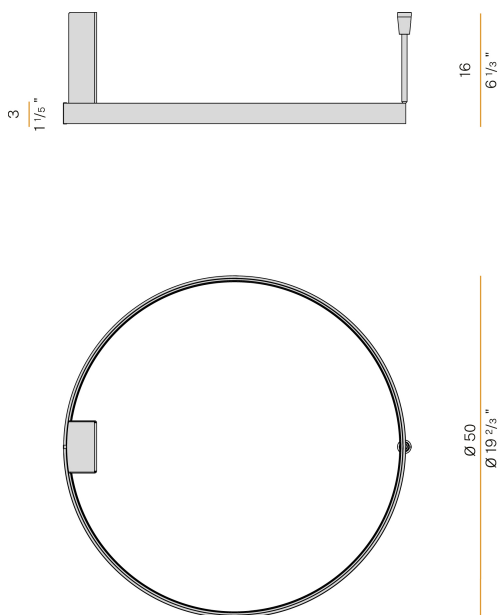

## Zero Round

120-277V AC dimmable (0-10V)

P153U01.050.4653

● white

### Spec sheet

CODE	P153U01.050.4653
SYSTEM POWER CONSUMPTION	29W
EFFICACY	70.31lm/W
LIGHT SOURCE	LED
LIGHT SOURCE LIFETIME	L70 (B50) 60.000h
COLOUR TEMPERATURE	3500K Ra>90
LIGHT DISTRIBUTION	diffused
POWER SUPPLY	120-277V AC
FREQUENCY	60Hz
ELECTRICAL CONFIGURATION	dimmable (0-10V)
DRIVER	integrated included
NOMINAL LUMINOUS FLUX	2835lm
DELIVERED LUMEN OUTPUT	2039lm
EFFICIENCY	71.9%
WEIGHT	3,11 lbs
PROTECTION DEGREE	IP20
COLOUR TOLLERANCES	SDCM 3
PACKING DIMENSIONS	22,8 x 22,8 x 3,9 in

### Technical drawing