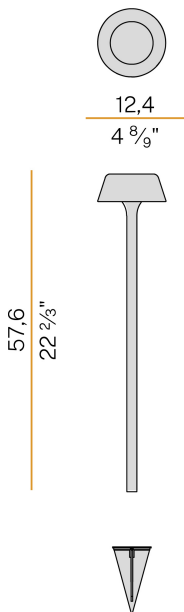

PANZERI

Firefly In The Sky

5V DC battery

PE078U05.011.0514

 champagne

Spec sheet

CODE	PE078U05.011.0514
SYSTEM POWER CONSUMPTION	2W
EFFICACY	67lm/W
LIGHT SOURCE	LED
LIGHT SOURCE LIFETIME	L80 (B10) 70.000h
COLOUR TEMPERATURE	2700K Ra>90
LIGHT DISTRIBUTION	diffused
POWER SUPPLY	5V DC
ELECTRICAL CONFIGURATION	battery
NOMINAL LUMINOUS FLUX	273lm
DELIVERED LUMEN OUTPUT	134lm
EFFICIENCY	49.1%
WEIGHT	0.91 Kg
PROTECTION DEGREE	IP65
COLOUR TOLLERANCES	SDCM 3
PACKING DIMENSIONS	14,0 x 63,0 x 12,5 cm

Floor lighting fixture for outdoor spaces, with direct light emission. Galvanized sheet metal peg for ground fixing in polyacrylic paint. Body in brass and aluminium in champagne, mat black, corten, bronze, textured olive green, textured soft white or textured natural terracotta polyacrylic paint. Removable head with magnetic fastening, in die-cast aluminium with polyacrylic paint. Silicone gaskets. Modelled acrylic diffuser with mat finish and serigraphy. Stainless steel screws. Push-button to adjust luminosity according to 5 levels of visual comfort. Battery status indicator integrated into the head. Equipped with Li-Po battery USB-C rechargeable, with up to 6 hours life at 100% of light emission and up to 24 hours life at 25%. Equipped with battery charger with USB-C connector and adapter plug.

Technical drawing

Polar diagram