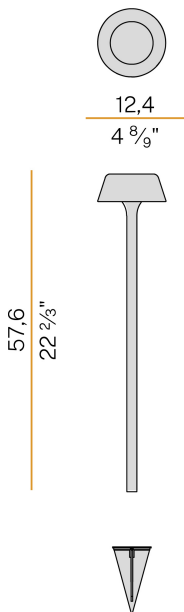

## Firefly In The Sky

5V DC battery

PE078U06.011.0514

● mat black

### Spec sheet

CODE	PE078U06.011.0514
SYSTEM POWER CONSUMPTION	2W
EFFICACY	67lm/W
LIGHT SOURCE	LED
LIGHT SOURCE LIFETIME	L80 (B10) 70.000h
COLOUR TEMPERATURE	2700K Ra>90
LIGHT DISTRIBUTION	diffused
POWER SUPPLY	5V DC
ELECTRICAL CONFIGURATION	battery
NOMINAL LUMINOUS FLUX	273lm
DELIVERED LUMEN OUTPUT	134lm
EFFICIENCY	49.1%
WEIGHT	0.91 Kg
PROTECTION DEGREE	IP65
COLOUR TOLLERANCES	SDCM 3
PACKING DIMENSIONS	14,0 x 63,0 x 12,5 cm

Floor lighting fixture for outdoor spaces, with direct light emission. Galvanized sheet metal peg for ground fixing in polyacrylic paint. Body in brass and aluminium in champagne, mat black, corten, bronze, textured olive green, textured soft white or textured natural terracotta polyacrylic paint. Removable head with magnetic fastening, in die-cast aluminium with polyacrylic paint. Silicone gaskets. Modelled acrylic diffuser with mat finish and serigraphy. Stainless steel screws. Push-button to adjust luminosity according to 5 levels of visual comfort. Battery status indicator integrated into the head. Equipped with Li-Po battery USB-C rechargeable, with up to 6 hours life at 100% of light emission and up to 24 hours life at 25%. Equipped with battery charger with USB-C connector and adapter plug.

### Polar diagram