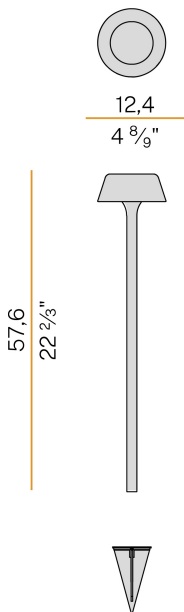

### Spec sheet

CODE	PE078U16.011.0514
SYSTEM POWER CONSUMPTION	2W
EFFICACY	67lm/W
LIGHT SOURCE	LED
LIGHT SOURCE LIFETIME	L80 (B10) 70.000h
COLOUR TEMPERATURE	2700K Ra>90
LIGHT DISTRIBUTION	diffused
POWER SUPPLY	5V DC
ELECTRICAL CONFIGURATION	battery
NOMINAL LUMINOUS FLUX	273lm
DELIVERED LUMEN OUTPUT	134lm
EFFICIENCY	49.1%
WEIGHT	0.91 Kg
PROTECTION DEGREE	IP65
COLOUR TOLLERANCES	SDCM 3
PACKING DIMENSIONS	14,0 x 63,0 x 12,5 cm

Floor lighting fixture for outdoor spaces, with direct light emission. Galvanized sheet metal peg for ground fixing in polyacrylic paint. Body in brass and aluminium in champagne, mat black, corten, bronze, textured olive green, textured soft white or textured natural terracotta polyacrylic paint. Removable head with magnetic fastening, in die-cast aluminium with polyacrylic paint. Silicone gaskets. Modelled acrylic diffuser with mat finish and serigraphy. Stainless steel screws. Push-button to adjust luminosity according to 5 levels of visual comfort. Battery status indicator integrated into the head. Equipped with Li-Po battery USB-C rechargeable, with up to 6 hours life at 100% of light emission and up to 24 hours life at 25%. Equipped with battery charger with USB-C connector and adapter plug.

### Technical drawing

### Polar diagram