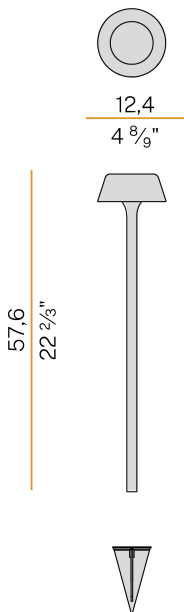

PANZERI

Firefly In The Sky

5V DC battery
PE078U28.011.0514

 textured soft white

Spec sheet

CODE	PE078U28.011.0514
SYSTEM POWER CONSUMPTION	2W
EFFICACY	67lm/W
LIGHT SOURCE	LED
LIGHT SOURCE LIFETIME	L80 (B10) 70.000h
COLOUR TEMPERATURE	2700K Ra>90
LIGHT DISTRIBUTION	diffused
POWER SUPPLY	5V DC
ELECTRICAL CONFIGURATION	battery
NOMINAL LUMINOUS FLUX	273lm
DELIVERED LUMEN OUTPUT	134lm
EFFICIENCY	49.1%
WEIGHT	0.91 Kg
PROTECTION DEGREE	IP65
COLOUR TOLLERANCES	SDCM 3
PACKING DIMENSIONS	14,0 x 63,0 x 12,5 cm

Floor lighting fixture for outdoor spaces, with direct light emission. Galvanized sheet metal peg for ground fixing in polyacrylic paint. Body in brass and aluminium in champagne, mat black, corten, bronze, textured olive green, textured soft white or textured natural terracotta polyacrylic paint. Removable head with magnetic fastening, in die-cast aluminium with polyacrylic paint. Silicone gaskets. Modelled acrylic diffuser with mat finish and serigraphy. Stainless steel screws. Push-button to adjust luminosity according to 5 levels of visual comfort. Battery status indicator integrated into the head. Equipped with Li-Po battery USB-C rechargeable, with up to 6 hours life at 100% of light emission and up to 24 hours life at 25%. Equipped with battery charger with USB-C connector and adapter plug.

Technical drawing

Polar diagram