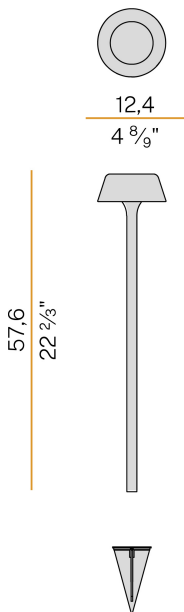

### Spec sheet

CODE	PE078U29.011.0514
SYSTEM POWER CONSUMPTION	2W
EFFICACY	67lm/W
LIGHT SOURCE	LED
LIGHT SOURCE LIFETIME	L80 (B10) 70.000h
COLOUR TEMPERATURE	2700K Ra>90
LIGHT DISTRIBUTION	diffused
POWER SUPPLY	5V DC
ELECTRICAL CONFIGURATION	battery
NOMINAL LUMINOUS FLUX	273lm
DELIVERED LUMEN OUTPUT	134lm
EFFICIENCY	49.1%
WEIGHT	0.91 Kg
PROTECTION DEGREE	IP65
COLOUR TOLLERANCES	SDCM 3
PACKING DIMENSIONS	14,0 x 63,0 x 12,5 cm

Floor lighting fixture for outdoor spaces, with direct light emission. Galvanized sheet metal peg for ground fixing in polyacrylic paint. Body in brass and aluminium in champagne, mat black, corten, bronze, textured olive green, textured soft white or textured natural terracotta polyacrylic paint. Removable head with magnetic fastening, in die-cast aluminium with polyacrylic paint. Silicone gaskets. Modelled acrylic diffuser with mat finish and serigraphy. Stainless steel screws. Push-button to adjust luminosity according to 5 levels of visual comfort. Battery status indicator integrated into the head. Equipped with Li-Po battery USB-C rechargeable, with up to 6 hours life at 100% of light emission and up to 24 hours life at 25%. Equipped with battery charger with USB-C connector and adapter plug.

### Technical drawing

### Polar diagram