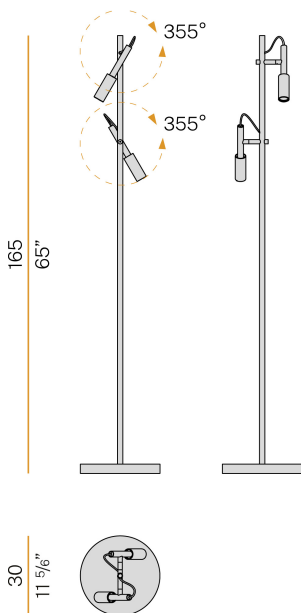

### Spec sheet

CODE	T073U01.002.0550
SYSTEM POWER CONSUMPTION	13W
EFFICACY	52.15lm/W
LIGHT SOURCE	LED
LIGHT SOURCE LIFETIME	L70 (B50) 80.000h
COLOUR TEMPERATURE	2700K Ra>90
LIGHT DISTRIBUTION	adjustable
POWER SUPPLY	120V AC
FREQUENCY	50/60Hz
ELECTRICAL CONFIGURATION	120V ON-OFF
DRIVER	integrated included
NOMINAL LUMINOUS FLUX	950lm
DELIVERED LUMEN OUTPUT	678lm
EFFICIENCY	71.4%
WEIGHT	4.49 Kg
PROTECTION DEGREE	IP20
COLOUR TOLLERANCES	SDCM 3
PACKING DIMENSIONS	34,0 x 176,0 x 34,0 cm

Floor lighting fixture for interiors, with swivelling light beam.  
Turned pickled sheet metal bearing base in polyacrylic paint.  
Body in steel tube in white or mat black polyacrylic paint.  
Turned brass joints in polyacrylic paint.  
Turned aluminium structures in polyacrylic paint.  
Turned aluminium swivelling heads in polyacrylic paint.  
Modelled polycarbonate diffusers with opaline finish.  
Turned brass end caps in polyacrylic paint.  
Equipped with connection cable between the heads and the body in transparent PVC.  
Equipped with a 2,5m (98,4") long power cable in transparent PVC with switch and plug.

### Technical drawing

### Polar diagram