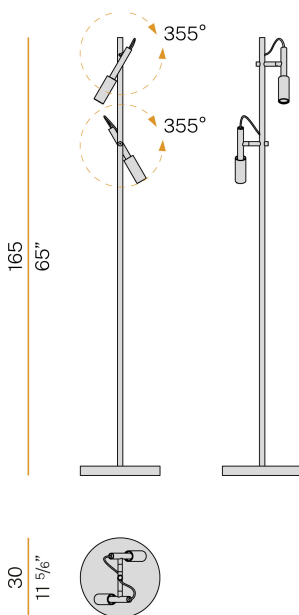

PANZERI

Tubino

120V AC 120V ON-OFF
T073U06.002.0550

Spec sheet

CODE	T073U06.002.0550
SYSTEM POWER CONSUMPTION	13W
EFFICACY	52.15lm/W
LIGHT SOURCE	LED
LIGHT SOURCE LIFETIME	L70 (B50) 80.000h
COLOUR TEMPERATURE	2700K Ra>90
LIGHT DISTRIBUTION	adjustable
POWER SUPPLY	120V AC
FREQUENCY	50/60Hz
ELECTRICAL CONFIGURATION	120V ON-OFF
DRIVER	integrated included
NOMINAL LUMINOUS FLUX	950lm
DELIVERED LUMEN OUTPUT	678lm
EFFICIENCY	71.4%
WEIGHT	4.49 Kg
PROTECTION DEGREE	IP20
COLOUR TOLLERANCES	SDCM 3
PACKING DIMENSIONS	34,0 x 176,0 x 34,0 cm

Floor lighting fixture for interiors, with swivelling light beam.
Turned pickled sheet metal bearing base in polyacrylic paint.
Body in steel tube in white or mat black polyacrylic paint.
Turned brass joints in polyacrylic paint.
Turned aluminium structures in polyacrylic paint.
Turned aluminium swivelling heads in polyacrylic paint.
Modelled polycarbonate diffusers with opaline finish.
Turned brass end caps in polyacrylic paint.
Equipped with connection cable between the heads and the body in transparent PVC.
Equipped with a 2,5m (98,4") long power cable in transparent PVC with switch and plug.

Technical drawing

Polar diagram