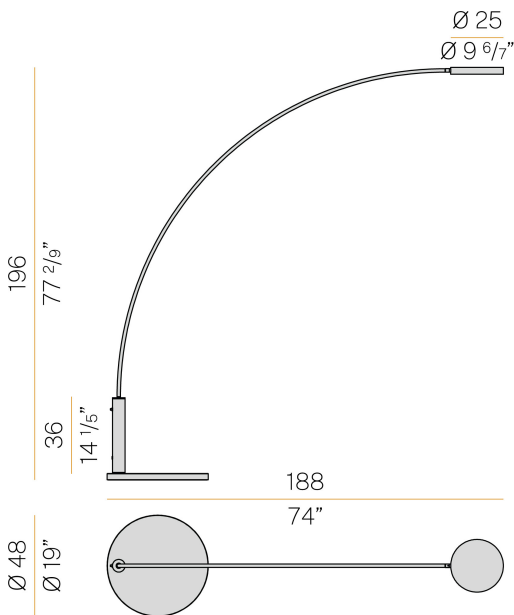

### Spec sheet

CODE	T085U28.170.0527
SYSTEM POWER CONSUMPTION	18W
EFFICACY	107.28lm/W
LIGHT SOURCE	LED
COLOUR TEMPERATURE	2700K Ra>90
LIGHT DISTRIBUTION	diffused
POWER SUPPLY	120V AC
FREQUENCY	60Hz
ELECTRICAL CONFIGURATION	dimmable (Push DIM)
DRIVER	integrated included
NOMINAL LUMINOUS FLUX	3013lm
DELIVERED LUMEN OUTPUT	1931lm
EFFICIENCY	64.1%
WEIGHT	37,48 lbs
PROTECTION DEGREE	IP40
COLOUR TOLLERANCES	SDCM 3
PACKING DIMENSIONS	0,0 x 0,0 x 0,0 in

### Polar diagram