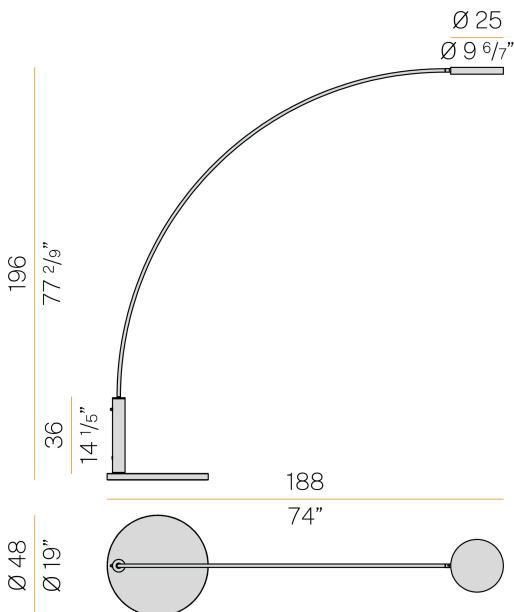

PANZERI

Dip

120V AC dimmable (Push DIM)

T086U05.170.0527

 champagne

Spec sheet

CODE	T086U05.170.0527
SYSTEM POWER CONSUMPTION	18W
EFFICACY	107.28lm/W
LIGHT SOURCE	LED
COLOUR TEMPERATURE	2700K Ra>90
LIGHT DISTRIBUTION	diffused
POWER SUPPLY	120V AC
FREQUENCY	60Hz
ELECTRICAL CONFIGURATION	dimmable (Push DIM)
DRIVER	integrated included
NOMINAL LUMINOUS FLUX	3013lm
DELIVERED LUMEN OUTPUT	1931lm
EFFICIENCY	64.1%
WEIGHT	37,48 lbs
PROTECTION DEGREE	IP40
COLOUR TOLLERANCES	SDCM 3
PACKING DIMENSIONS	0,0 x 0,0 x 0,0 in

Technical drawing

Polar diagram