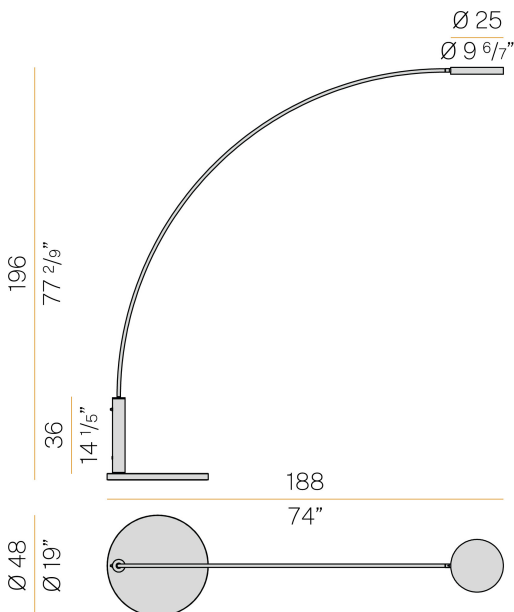

PANZERI

Dip

120V AC dimmable (Push DIM)

T086U06.170.0527

● mat black

Spec sheet

CODE	T086U06.170.0527
SYSTEM POWER CONSUMPTION	18W
EFFICACY	107.28lm/W
LIGHT SOURCE	LED
COLOUR TEMPERATURE	2700K Ra>90
LIGHT DISTRIBUTION	diffused
POWER SUPPLY	120V AC
FREQUENCY	60Hz
ELECTRICAL CONFIGURATION	dimmable (Push DIM)
DRIVER	integrated included
NOMINAL LUMINOUS FLUX	3013lm
DELIVERED LUMEN OUTPUT	1931lm
EFFICIENCY	64.1%
WEIGHT	37,48 lbs
PROTECTION DEGREE	IP40
COLOUR TOLLERANCES	SDCM 3
PACKING DIMENSIONS	0,0 x 0,0 x 0,0 in

Technical drawing

Polar diagram