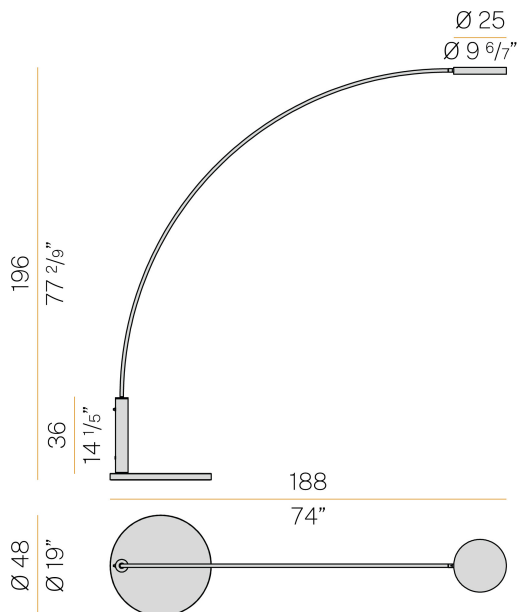

PANZERI

Dip

120V AC dimmable (Push DIM)

T086U06.170.0553

● mat black

Spec sheet

CODE	T086U06.170.0553
SYSTEM POWER CONSUMPTION	18W
EFFICACY	107.28lm/W
LIGHT SOURCE	LED
COLOUR TEMPERATURE	2700K Ra>90
LIGHT DISTRIBUTION	diffused
POWER SUPPLY	120V AC
FREQUENCY	50/60Hz
ELECTRICAL CONFIGURATION	dimmable (Push DIM)
DRIVER	integrated included
NOMINAL LUMINOUS FLUX	3013lm
DELIVERED LUMEN OUTPUT	1931lm
EFFICIENCY	64.1%
WEIGHT	17,00 Kg
PROTECTION DEGREE	IP40
COLOUR TOLLERANCES	SDCM 3
PACKING DIMENSIONS	0,0 x 0,0 x 0,0 cm

Floor lighting fixture for interiors, with direct or indirect light emission. Bearing base in white marquina black marble. Calendered steel tube stem, with polyacrylic paint. Die-cast aluminum emitting head with polyacrylic paint in champagne, mat black and bronze finishes. UV technology screen-printed diffuser, made of opal polycarbonate, installed with magnetic coupling.

Technical drawing

Polar diagram