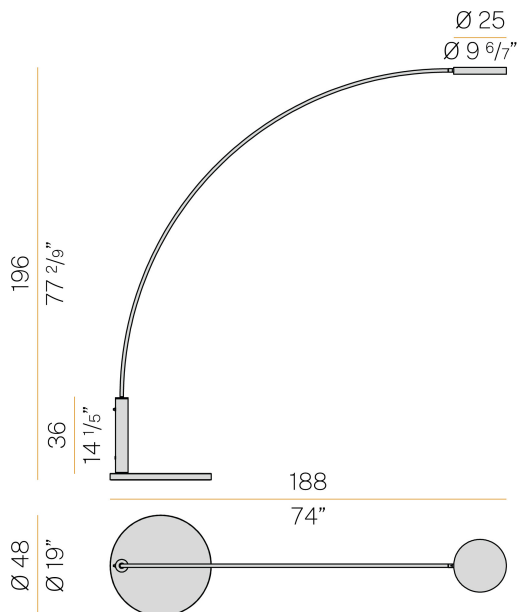

### Spec sheet

CODE	T086U17.170.0527
SYSTEM POWER CONSUMPTION	18W
EFFICACY	107.28lm/W
LIGHT SOURCE	LED
COLOUR TEMPERATURE	2700K Ra>90
LIGHT DISTRIBUTION	diffused
POWER SUPPLY	120V AC
FREQUENCY	60Hz
ELECTRICAL CONFIGURATION	dimmable (Push DIM)
DRIVER	integrated included
NOMINAL LUMINOUS FLUX	3013lm
DELIVERED LUMEN OUTPUT	1931lm
EFFICIENCY	64.1%
WEIGHT	37,48 lbs
PROTECTION DEGREE	IP40
COLOUR TOLLERANCES	SDCM 3
PACKING DIMENSIONS	0,0 x 0,0 x 0,0 in

### Polar diagram