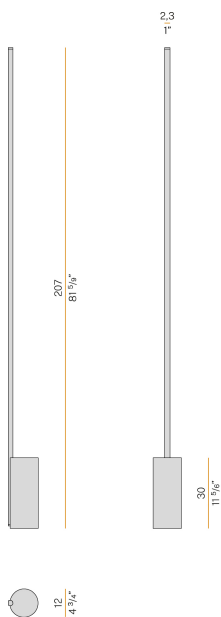

### Spec sheet

CODE	T108U28.200.0522
SYSTEM POWER CONSUMPTION	39W
EFFICACY	69.59lm/W
LIGHT SOURCE	LED
LIGHT SOURCE LIFETIME	L70 (B10) 60.000h
COLOUR TEMPERATURE	2700K Ra>90
LIGHT DISTRIBUTION	diffused
POWER SUPPLY	120V AC
FREQUENCY	50/60Hz
ELECTRICAL CONFIGURATION	dimmer on cable
DRIVER	integrated included
NOMINAL LUMINOUS FLUX	4032lm
DELIVERED LUMEN OUTPUT	2714lm
EFFICIENCY	67.3%
WEIGHT	9,44 Kg
PROTECTION DEGREE	IP20
COLOUR TOLLERANCES	SDCM 3
PACKING DIMENSIONS	0,0 x 0,0 x 0,0 cm

Floor lighting fixture for interiors, with indirect light emission.  
Bearing base in travertine.  
Extruded aluminium structure in bronze, mat brass or textured soft white polyacrylic paint.  
Die-cast aluminium end caps in polyacrylic paint.  
Extruded polycarbonate diffuser with opaline finish.  
Equipped with a 3m (118,1") long power cable with switch to adjust luminosity and plug.

### Technical drawing

### Polar diagram