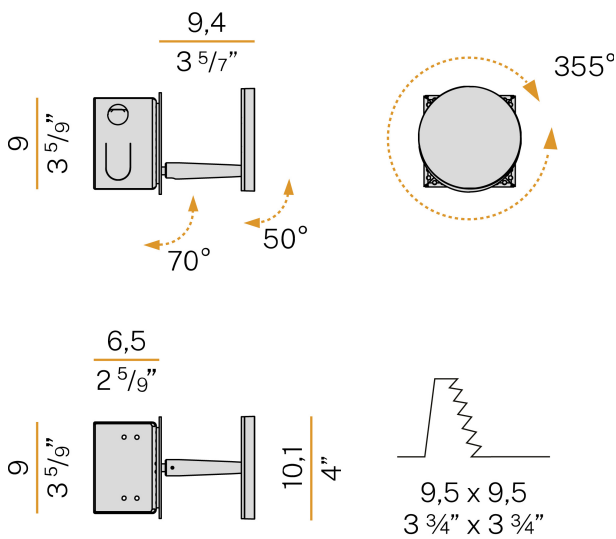

PANZERI

Bella

120V AC 120V ON-OFF
X052U01.011.0550

● white

Spec sheet

CODE	X052U01.011.0550
SYSTEM POWER CONSUMPTION	5W
EFFICACY	77.6lm/W
LIGHT SOURCE	LED
LIGHT SOURCE LIFETIME	L80 (B10) 70.000h
COLOUR TEMPERATURE	2700K Ra>90
LIGHT DISTRIBUTION	adjustable
POWER SUPPLY	120V AC
FREQUENCY	50/60Hz
ELECTRICAL CONFIGURATION	120V ON-OFF
DRIVER	integrated included
NOMINAL LUMINOUS FLUX	460lm
DELIVERED LUMEN OUTPUT	388lm
EFFICIENCY	84.3%
WEIGHT	0,93 Kg
PROTECTION DEGREE	IP20
COLOUR TOLLERANCES	SDCM 3
PACKING DIMENSIONS	13,0 x 24,0 x 12,0 cm

Lighting fixture for wall semi-built-in installation for interiors, with swivelling light beam.
Pickled sheet metal fixing disk in white polyacrylic paint.
Pickled sheet metal wall plate in white, black, bronze, mat brass or titanium polyacrylic paint.
Turned brass joints in polyacrylic paint.
Die-cast aluminium structure in polyacrylic paint.
Die-cast aluminium head rotating on three axes in polyacrylic paint.
Modelled acrylic diffuser with mat finish.
Aluminium closing disk in polyacrylic paint.
Push-button to adjust luminosity according to 5 levels of visual comfort.
Recessed housing for masonry or plasterboard, in pickled sheet metal in polyacrylic paint.
Pickled sheet metal brackets for plasterboard fixing.
Built-in hole dimension: 95x95mm (3,7x3,7")

Technical drawing

Application